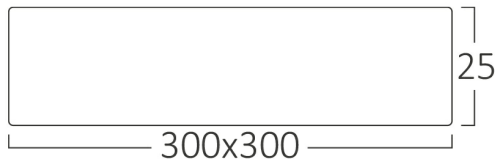

Braytron

PRODUCT DATASHEET

MODEL NO BP07-10380

DESCRIPTION BRY-JADE-SLR-WHT-SQR-26W-3IN1-CEILING LIGHT

BRAYTRON SRL

Bulavardul iuliu maniu, Nr.616, Sector 6, 061129, Bucuresti-ROMANIA

info@braytron.com

www.braytron.com