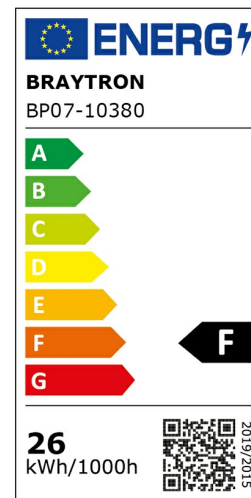

Braytron

PRODUCT DATASHEET

MODEL NO BP07-10380

DESCRIPTION BRY-JADE-SLR-WHT-SQR-26W-3IN1-CEILING LIGHT

BRAYTRON SRL

Bulavardul iuliu maniu, Nr.616, Sector 6, 061129, Bucuresti-ROMANIA

info@braytron.com

www.braytron.com

General Characteristics

Model No	:	BP07-10380
Main Family	:	Indoor Lighting
Sub Family	:	Ceiling Light
Type	:	Ceiling Light
Body Color	:	White
Lamp Shape	:	Non-Directional
Dimmable	:	Not-Dimmable
Light Source	:	LED
Warranty	:	3 years
Class	:	Class II
IP	:	IP40

Electrical Characteristics

Lifetime	:	20000 h
Voltage	:	220-240V
Power Factor	:	>0,9
Material	:	ABS
Working Temperature	:	-20 C+40 C
Frequency	:	50-60 Hz

Package Informations

N.W.	:	16,00 kgs
G.W.	:	19,85 kgs
PCS/CTN	:	20 pcs
Length	:	631 mm
Width	:	325 mm
Height	:	328 mm
EAN	:	5949097746871

Product Characteristics

Wattage	:	26 w
Color Temperature	:	3IN1
Quse Lumen	:	2640 lm
Color Rendering Index (CRI)	:	>80
Energy Efficiency Level	:	F
Beam Angle	:	120° Degrees
Color Category	:	3IN1

Dimensions & Weight