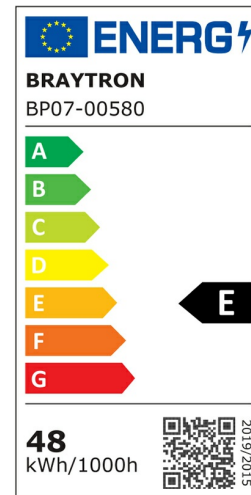

## PRODUCT DATASHEET

MODEL NO BP07-00580

DESCRIPTION BRY-JADE-SLR-WHT-RND-45W-3IN1-CEILING LIGHT

3 CCT

### General Characteristics

Model No	:	BP07-00580
Main Family	:	Indoor Lighting
Sub Family	:	Ceiling Light Jade
Type	:	Ceiling Light
Body Color	:	White
Lamp Shape	:	Non-Directional
Dimmable	:	Not-Dimmable
Light Source	:	LED
Warranty	:	3 years
Class	:	Class II
IP	:	IP20

### Product Characteristics

Wattage	:	45 w
Color Temperature	:	3IN1
Quse Lumen	:	5280 lm
Color Rendering Index (CRI)	:	>80
Energy Efficiency Level	:	E
Beam Angle	:	120° Degrees
Color Category	:	3IN1

### Dimensions & Weight

Diameter	:	500 mm
P. Height	:	27 mm
Weight	:	1630 gr