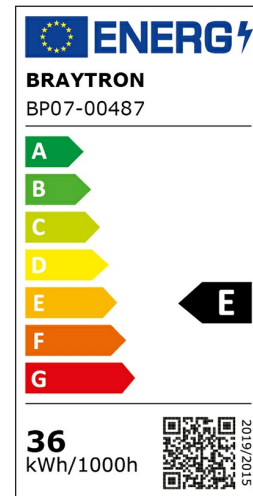

Braytron

PRODUCT DATASHEET

MODEL NO BP07-00487

DESCRIPTION BRY-JADE-SLR-WDN-RND-36W-3IN1-CEILING LIGHT

BRAYTRON SRL

Bulavardul iuliu maniu, Nr.616, Sector 6, 061129, Bucuresti-ROMANIA

info@braytron.com

www.braytron.com

Page 1-2