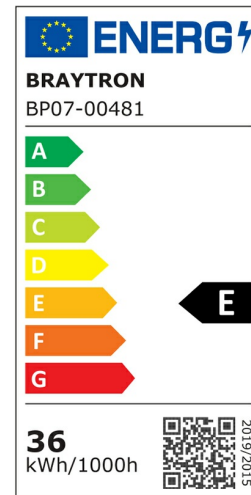

## PRODUCT DATASHEET

MODEL NO BP07-00481

DESCRIPTION BRY-JADE-SLR-BLC-RND-36W-3IN1-CEILING LIGHT

### General Characteristics

|              |   |                    |
|--------------|---|--------------------|
| Model No     | : | BP07-00481         |
| Main Family  | : | Indoor Lighting    |
| Sub Family   | : | Ceiling Light Jade |
| Type         | : | Ceiling Light      |
| Body Color   | : | Black              |
| Lamp Shape   | : | Non-Directional    |
| Dimmable     | : | Not-Dimmable       |
| Light Source | : | LED                |
| Warranty     | : | 3 years            |
| Class        | : | Class II           |
| IP           | : | IP20               |

### Product Characteristics

|                             |   |              |
|-----------------------------|---|--------------|
| Wattage                     | : | 36 w         |
| Color Temperature           | : | 3IN1         |
| Quse Lumen                  | : | 3960 lm      |
| Color Rendering Index (CRI) | : | >80          |
| Energy Efficiency Level     | : | E            |
| Beam Angle                  | : | 120° Degrees |
| Color Category              | : | 3IN1         |

### Dimensions & Weight

|           |   |         |
|-----------|---|---------|
| Diameter  | : | 400 mm  |
| P. Height | : | 25 mm   |
| Weight    | : | 1090 gr |