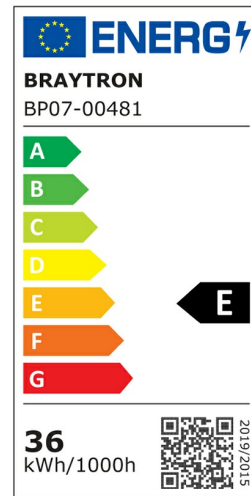

BRAYTRON SRL

Bulavardul Iuliu Maniu, Nr.616, Sector 6, 061129, Bucuresti-ROMANIA

info@braytron.com

www.braytron.com