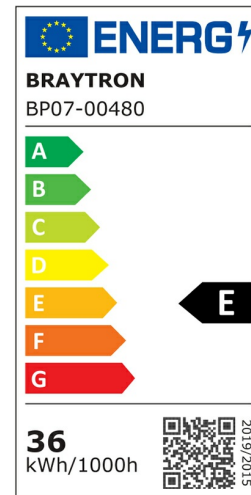

PRODUCT DATASHEET

MODEL NO BP07-00480

DESCRIPTION BRY-JADE-SLR-WHT-RND-36W-3IN1-CEILING LIGHT

General Characteristics

Model No	:	BP07-00480
Main Family	:	Indoor Lighting
Sub Family	:	Ceiling Light Jade
Type	:	Ceiling Light
Body Color	:	White
Lamp Shape	:	Non-Directional
Dimmable	:	Not-Dimmable
Light Source	:	LED
Warranty	:	3 years
Class	:	Class II
IP	:	IP20

Electrical Characteristics

Lifetime	:	20000 h
Voltage	:	220-240V
Power Factor	:	>0,9
Material	:	ABS
Working Temperature	:	-20 C+40 C
Frequency	:	50-60 Hz

Package Informations

N.W.	:	10,90 kgs
G.W.	:	13,40 kgs
PCS/CTN	:	10 pcs
Length	:	420 mm
Width	:	320 mm
Height	:	425 mm
EAN	:	5949097732904

Product Characteristics

Wattage	:	36 w
Color Temperature	:	3IN1
Quse Lumen	:	3960 lm
Color Rendering Index (CRI)	:	>80
Energy Efficiency Level	:	E
Beam Angle	:	120° Degrees
Color Category	:	3IN1

Dimensions & Weight

Diameter	:	400 mm
P. Height	:	25 mm
Weight	:	1090 gr