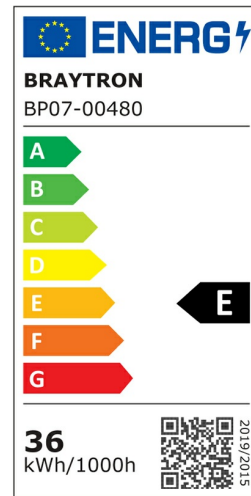

BRAYTRON SRL

Bulavardul iuliu maniu, Nr.616, Sector 6, 061129, Bucuresti-ROMANIA

info@braytron.com

www.braytron.com