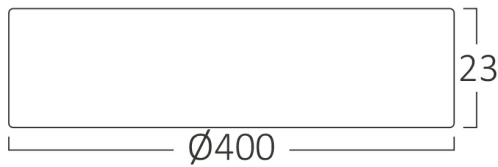

PRODUCT DATASHEET

MODEL NO BP07-00480

DESCRIPTION BRY-JADE-SLR-WHT-RND-36W-3IN1-CEILING LIGHT

General Characteristics

Model No	:	BP07-00480
Main Family	:	Indoor Lighting
Sub Family	:	Ceiling Light Jade
Type	:	Ceiling Light
Body Color	:	White
Lamp Shape	:	Non-Directional
Dimmable	:	Not-Dimmable
Light Source	:	LED
Warranty	:	3 years
Class	:	Class II
IP	:	IP20

Electrical Characteristics

Lifetime	:	20000 h
Voltage	:	220-240V
Power Factor	:	>0,9
Material	:	ABS
Working Temperature	:	-20 C+40 C
Frequency	:	50-60 Hz

Package Informations

N.W.	:	10,90 kgs
G.W.	:	13,40 kgs
PCS/CTN	:	10 pcs
Length	:	420 mm
Width	:	320 mm
Height	:	425 mm
EAN	:	5949097732904

Product Characteristics

Wattage	:	36 w
Color Temperature	:	3IN1
Quse Lumen	:	3960 lm
Color Rendering Index (CRI)	:	>80
Energy Efficiency Level	:	E
Beam Angle	:	120° Degrees
Color Category	:	3IN1

Dimensions & Weight

Diameter	:	400 mm
P. Height	:	25 mm
Weight	:	1090 gr