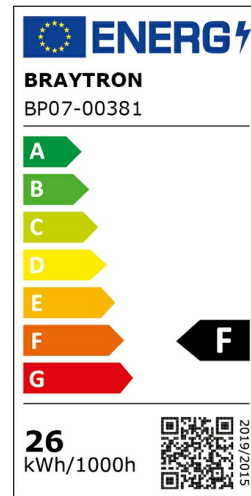

Braytron

PRODUCT DATASHEET

MODEL NO BP07-00381

DESCRIPTION BRY-JADE-SLR-BLC-RND-26W-3IN1-CEILING LIGHT

BRAYTRON SRL

Bulavardul iuliu maniu, Nr.616, Sector 6, 061129, Bucuresti-ROMANIA

info@braytron.com

www.braytron.com

General Characteristics

Model No	:	BP07-00381
Main Family	:	Indoor Lighting
Sub Family	:	Ceiling Light
Type	:	Ceiling Light
Body Color	:	Black
Lamp Shape	:	Non-Directional
Dimmable	:	Not-Dimmable
Light Source	:	LED
Warranty	:	3 years
Class	:	Class II
IP	:	IP20

Electrical Characteristics

Lifetime	:	20000 h
Voltage	:	220-240V
Power Factor	:	>0,9
Material	:	ABS
Working Temperature	:	-20 C+40 C
Frequency	:	50-60 Hz

Package Informations

N.W.	:	13,00 kgs
G.W.	:	16,55 kgs
PCS/CTN	:	20 pcs
Length	:	631 mm
Width	:	325 mm
Height	:	328 mm
EAN	:	5949097732898

Product Characteristics

Wattage	:	26 w
Color Temperature	:	3IN1
Quse Lumen	:	2640 lm
Color Rendering Index (CRI)	:	>80
Energy Efficiency Level	:	F
Beam Angle	:	120° Degrees
Color Category	:	3IN1

Dimensions & Weight