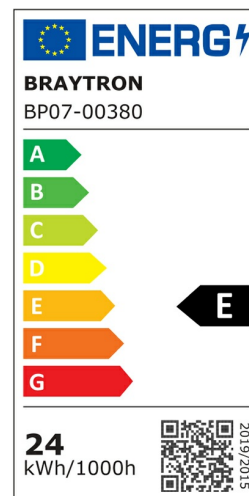

## PRODUCT DATASHEET

MODEL NO BP07-00380

DESCRIPTION BRY-JADE-SLR-WHT-RND-26W-3IN1-CEILING LIGHT

### General Characteristics

Model No	:	BP07-00380
Main Family	:	Indoor Lighting
Sub Family	:	Ceiling Light Jade
Type	:	Ceiling Light
Body Color	:	White
Lamp Shape	:	Non-Directional
Dimmable	:	Not-Dimmable
Light Source	:	LED
Warranty	:	3 years
Class	:	Class II
IP	:	IP20

### Product Characteristics

Wattage	:	26 w
Color Temperature	:	3IN1
Quse Lumen	:	2640 lm
Color Rendering Index (CRI)	:	>80
Energy Efficiency Level	:	F
Beam Angle	:	120° Degrees
Color Category	:	3IN1

### Dimensions & Weight

Diameter	:	300 mm
P. Height	:	25 mm
Weight	:	624,7 gr