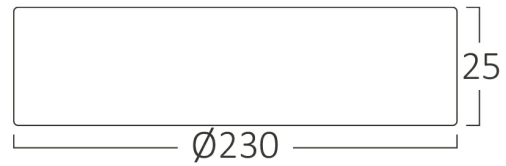

PRODUCT DATASHEET

MODEL NO BP07-00287

DESCRIPTION BRY-JADE-SLR-WDN-RND-20W-3IN1-CEILING LIGHT

General Characteristics

Model No	:	BP07-00287
Main Family	:	Indoor Lighting
Sub Family	:	Ceiling Light
Type	:	Ceiling Light
Body Color	:	Wooden
Lamp Shape	:	Non-Directional
Dimmable	:	Not-Dimmable
Light Source	:	LED
Warranty	:	3 years
Class	:	Class II
IP	:	IP20

Electrical Characteristics

Lifetime	:	20000 h
Voltage	:	220-240V
Power Factor	:	>0,9
Material	:	ABS
Working Temperature	:	-20 C+40 C
Frequency	:	50-60 Hz

Package Informations

N.W.	:	9,00 kgs
G.W.	:	11,45 kgs
PCS/CTN	:	20 pcs
Length	:	491 mm
Width	:	325 mm
Height	:	258 mm
EAN	:	5949097746802

Product Characteristics

Wattage	:	20 w
Color Temperature	:	3IN1
Quse Lumen	:	1980 lm
Color Rendering Index (CRI)	:	>80
Energy Efficiency Level	:	F
Beam Angle	:	120° Degrees
Color Category	:	3IN1

Dimensions & Weight

Diameter	:	230 mm
P. Height	:	25 mm
Weight	:	450 gr