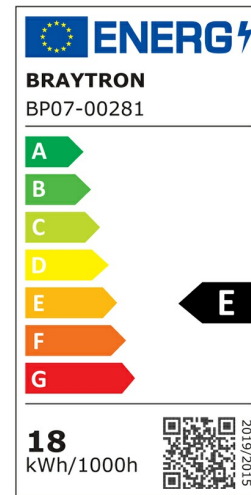

## PRODUCT DATASHEET

MODEL NO BP07-00281

DESCRIPTION BRY-JADE-SLR-BLC-RND-20W-3IN1-CEILING LIGHT

### General Characteristics

Model No	:	BP07-00281
Main Family	:	Indoor Lighting
Sub Family	:	Ceiling Light Jade
Type	:	Ceiling Light
Body Color	:	Black
Lamp Shape	:	Non-Directional
Dimmable	:	Not-Dimmable
Light Source	:	LED
Warranty	:	3 years
Class	:	Class II
IP	:	IP20

### Product Characteristics

Wattage	:	20 w
Color Temperature	:	3IN1
Quse Lumen	:	1980 lm
Color Rendering Index (CRI)	:	>80
Energy Efficiency Level	:	F
Beam Angle	:	120° Degrees
Color Category	:	3IN1

### Dimensions & Weight

Diameter	:	230 mm
P. Height	:	25 mm
Weight	:	403 gr