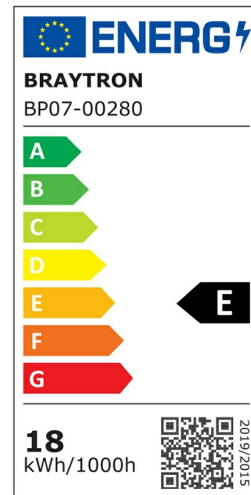

PRODUCT DATASHEET

MODEL NO BP07-00280

DESCRIPTION BRY-JADE-SLR-WHT-RND-20W-3IN1-CEILING LIGHT

General Characteristics

Model No	:	BP07-00280
Main Family	:	Indoor Lighting
Sub Family	:	Ceiling Light Jade
Type	:	Ceiling Light
Body Color	:	White
Lamp Shape	:	Non-Directional
Dimmable	:	Not-Dimmable
Light Source	:	LED
Warranty	:	3 years
Class	:	Class II
IP	:	IP20

Electrical Characteristics

Lifetime	:	20000 h
Voltage	:	220-240V
Power Factor	:	>0,9
Material	:	ABS
Working Temperature	:	-20 C+40 C
Frequency	:	50-60 Hz

Package Informations

N.W.	:	8,05 kgs
G.W.	:	10,00 kgs
PCS/CTN	:	20 pcs
Length	:	620 mm
Width	:	250 mm
Height	:	250 mm
EAN	:	5949097732867

Product Characteristics

Wattage	:	20 w
Color Temperature	:	3IN1
Quse Lumen	:	1980 lm
Color Rendering Index (CRI)	:	>80
Energy Efficiency Level	:	F
Beam Angle	:	120° Degrees
Color Category	:	3IN1

Dimensions & Weight

Diameter	:	230 mm
P. Height	:	25 mm
Weight	:	403 gr