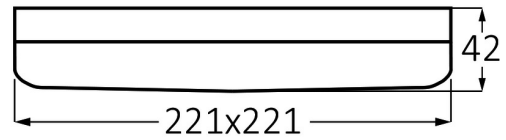

Braytron

PRODUCT DATASHEET

MODEL NO	BP06-33630
DESCRIPTION	BRY-SMD-SRA-36W-SQR-WHT-6500K-LED PANEL

BRAYTRON SRL

Bulavardul iuliu maniu, Nr.616, Sector 6, 061129, Bucuresti-ROMANIA

info@braytron.com

www.braytron.com

General Characteristics

Model No	:	BP06-33630
Main Family	:	Indoor Lighting
Sub Family	:	LED Small Panel
Type	:	Surface Panel
Body Color	:	White
Lamp Shape	:	Non-Directional
Dimmable	:	Not-Dimmable
Light Source	:	LED
Warranty	:	2 years
Class	:	Class II
IP	:	IP20

Electrical Characteristics

Lifetime	:	20000 h
Voltage	:	220-240V
Power Factor	:	>0,5
Material	:	Metal
Working Temperature	:	-20 C+40 C
Frequency	:	50-60 Hz

Package Informations

PCS/CTN	:	20 pcs
Length	:	465 mm
Width	:	465 mm
Height	:	245 mm
EAN	:	5949097724459

Dimensions & Weight

P. Length	:	221 mm
P. Width	:	221 mm
P. Height	:	42 mm