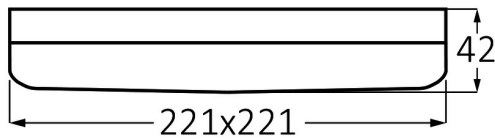

Braytron

PRODUCT DATASHEET

MODEL NO	BP06-33630
DESCRIPTION	BRY-SMD-SRA-36W-SQR-WHT-6500K-LED PANEL

BRAYTRON SRL

Bulavardul iuliu maniu, Nr.616, Sector 6, 061129, Bucuresti-ROMANIA

info@braytron.com

www.braytron.com