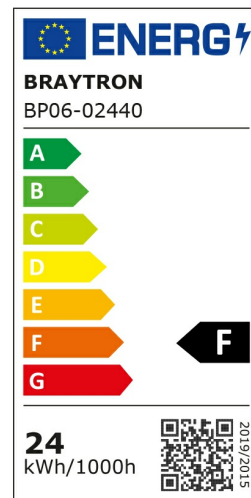

## PRODUCT DATASHEET

MODEL NO BP06-02440

DESCRIPTION BRY-SMD-SRA-24W-RND-WHT-10000K-LED PANEL

BRAYTRON SRL

Bulavardul iuliu maniu, Nr.616, Sector 6, 061129, Bucuresti-ROMANIA

info@braytron.com

www.braytron.com

### General Characteristics

Model No	:	BP06-02440
Main Family	:	Indoor Lighting
Sub Family	:	LED Small Panel
Type	:	Surface Panel
Body Color	:	White
Lamp Shape	:	Non-Directional
Dimmable	:	Not-Dimmable
Light Source	:	LED
Warranty	:	2 years
Class	:	Class II
IP	:	IP20

### Electrical Characteristics

Lifetime	:	20000 h
Voltage	:	220-240V
Power Factor	:	>0,5
Material	:	Metal
Working Temperature	:	-20 C+40 C
Frequency	:	50-60 Hz

### Product Characteristics

Wattage	:	24 w
Color Temperature	:	10000K
Quse Lumen	:	2500 lm
Color Rendering Index (CRI)	:	>70
Energy Efficiency Level	:	F
Beam Angle	:	120° Degrees
Color Category	:	Snow White