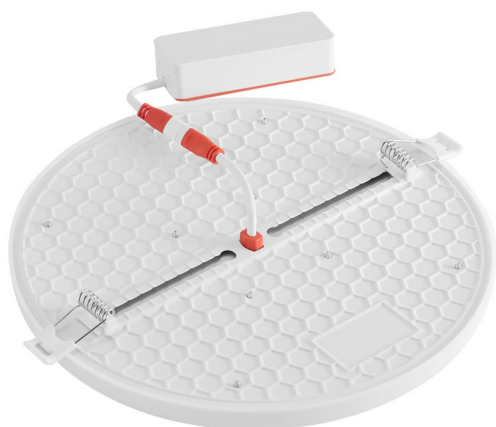

Braytron

PRODUCT DATASHEET

MODEL NO BP05-32440

DESCRIPTION BRY-SMD-ADG-24W-RND-ADJ-WHT-10000K-LED PANEL

BRAYTRON SRL

Bulavardul iuliu maniu, Nr.616, Sector 6, 061129, Bucuresti-ROMANIA

info@braytron.com

www.braytron.com

Page 1-2

General Characteristics

Model No	:	BP05-32440
Main Family	:	Indoor Lighting
Sub Family	:	LED Small Panel
Type	:	Recessed Panel
Body Color	:	White
Lamp Shape	:	Non-Directional
Dimmable	:	Not-Dimmable
Light Source	:	LED
Warranty	:	2 years
Class	:	Class II
IP	:	IP20

Product Characteristics

Wattage	:	24 w
Color Temperature	:	10000K
Quse Lumen	:	1920 lm
Color Rendering Index (CRI)	:	>70
Energy Efficiency Level	:	G
Beam Angle	:	120° Degrees
Color Category	:	Snow White

Dimensions & Weight

Diameter	:	170 mm
P. Height	:	8 mm
Cutout	:	40-150 mm
Weight	:	204 gr