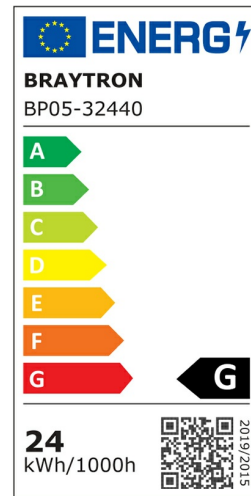

## PRODUCT DATASHEET

MODEL NO BP05-32440

DESCRIPTION BRY-SMD-ADG-24W-RND-ADJ-WHT-10000K-LED PANEL

BRAYTRON SRL

Bulavardul iuliu maniu, Nr.616, Sector 6, 061129, Bucuresti-ROMANIA

info@braytron.com

www.braytron.com

### General Characteristics

Model No	:	BP05-32440
Main Family	:	Indoor Lighting
Sub Family	:	LED Small Panel
Type	:	Recessed Panel
Body Color	:	White
Lamp Shape	:	Non-Directional
Dimmable	:	Not-Dimmable
Light Source	:	LED
Warranty	:	2 years
Class	:	Class II
IP	:	IP20

### Electrical Characteristics

Lifetime	:	20000 h
Voltage	:	220-240V
Power Factor	:	>0,5
Material	:	Metal
Working Temperature	:	-20 C+40 C
Frequency	:	50-60 Hz

### Product Characteristics

Wattage	:	24 w
Color Temperature	:	10000K
Quse Lumen	:	1920 lm
Color Rendering Index (CRI)	:	>70
Energy Efficiency Level	:	G
Beam Angle	:	120° Degrees
Color Category	:	Snow White