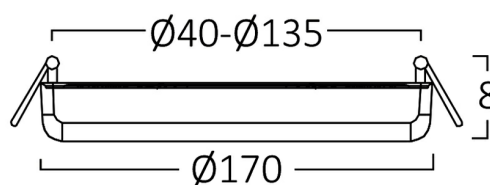

Braytron

PRODUCT DATASHEET

MODEL NO BP05-32440

DESCRIPTION BRY-SMD-ADG-24W-RND-ADJ-WHT-10000K-LED PANEL

BRAYTRON SRL

Bulavardul iuliu maniu, Nr.616, Sector 6, 061129, Bucuresti-ROMANIA

info@braytron.com

www.braytron.com

Page 1-2