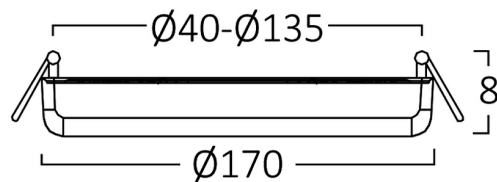

Braytron

PRODUCT DATASHEET

MODEL NO BP05-32410

DESCRIPTION BRY-SMD-ADG-24W-RND-ADJ-WHT-4000K-LED PANEL

BRAYTRON SRL

Bulavardul iuliu maniu, Nr.616, Sector 6, 061129, Bucuresti-ROMANIA

info@braytron.com

www.braytron.com

Page 1-2