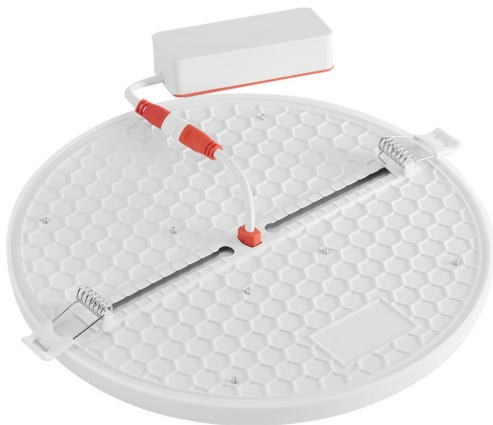

Braytron

PRODUCT DATASHEET

MODEL NO BP05-32410

DESCRIPTION BRY-SMD-ADG-24W-RND-ADJ-WHT-4000K-LED PANEL

BRAYTRON SRL

Bulavardul iuliu maniu, Nr.616, Sector 6, 061129, Bucuresti-ROMANIA

info@braytron.com

www.braytron.com

Page 1-2

General Characteristics

Model No	:	BP05-32410
Main Family	:	Indoor Lighting
Sub Family	:	LED Small Panel
Type	:	Recessed Panel
Body Color	:	White
Lamp Shape	:	Non-Directional
Dimmable	:	Not-Dimmable
Light Source	:	LED
Warranty	:	2 years
Class	:	Class II
IP	:	IP20

Product Characteristics

Wattage	:	24 w
Color Temperature	:	4000K
Quse Lumen	:	1920 lm
Color Rendering Index (CRI)	:	>70
Energy Efficiency Level	:	G
Beam Angle	:	120° Degrees
Color Category	:	Natural White

Dimensions & Weight

Diameter	:	170 mm
P. Height	:	8 mm
Cutout	:	40-150 mm
Weight	:	204 gr