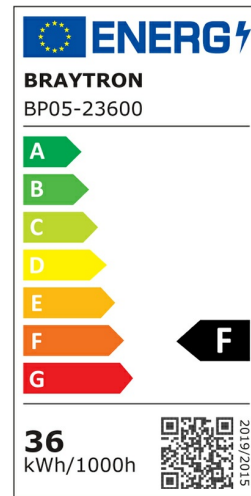

Braytron

PRODUCT DATASHEET

MODEL NO BP05-23600

DESCRIPTION BRY-SMD-ADR-36W-SQR-ADJ-WHT-3000K-LED PANEL

BRAYTRON SRL

Bulavardul Iuliu Maniu, Nr.616, Sector 6, 061129, Bucuresti-ROMANIA

info@braytron.com

www.braytron.com

General Characteristics

Model No	:	BP05-23600
Main Family	:	Indoor Lighting
Sub Family	:	LED Small Panel
Type	:	Recessed Panel
Body Color	:	White
Lamp Shape	:	Non-Directional
Dimmable	:	Not-Dimmable
Light Source	:	LED
Warranty	:	2 years
Class	:	Class II
IP	:	IP20

Electrical Characteristics

Lifetime	:	20000 h
Voltage	:	220-240V
Power Factor	:	>0,5
Material	:	PP
Working Temperature	:	-20 C+40 C
Frequency	:	50-60 Hz

Package Informations

N.W.	:	5,60 kgs
G.W.	:	7,80 kgs
PCS/CTN	:	20 pcs
Length	:	465 mm
Width	:	425 mm
Height	:	270 mm
EAN	:	5949097729010

Product Characteristics

Wattage	:	36 w
Color Temperature	:	3000K
Quse Lumen	:	3500 lm
Color Rendering Index (CRI)	:	>70
Energy Efficiency Level	:	F
Beam Angle	:	120° Degrees
Color Category	:	Warm White