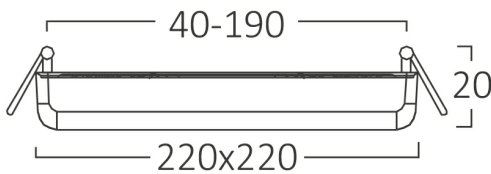

Braytron

PRODUCT DATASHEET

MODEL NO BP05-23600

DESCRIPTION BRY-SMD-ADR-36W-SQR-ADJ-WHT-3000K-LED PANEL

BRAYTRON SRL

Bulavardul Iuliu Maniu, Nr.616, Sector 6, 061129, Bucuresti-ROMANIA

info@braytron.com

www.braytron.com