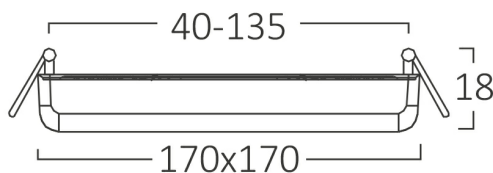

## PRODUCT DATASHEET

MODEL NO BP05-22480

DESCRIPTION BRY-SMD-ADR-24W-SQR-ADJ-WHT-3 IN 1-LED PANEL

3 CCT

### General Characteristics

Model No	:	BP05-22480
Main Family	:	Indoor Lighting
Sub Family	:	LED Small Panel
Type	:	Recessed Panel
Body Color	:	White
Lamp Shape	:	Non-Directional
Dimmable	:	Not-Dimmable
Light Source	:	LED
Warranty	:	2 years
Class	:	Class II
IP	:	IP20

### Package Informations

N.W.	:	6,60 kgs
G.W.	:	9,05 kgs
PCS/CTN	:	40 pcs
Length	:	410 mm
Width	:	375 mm
Height	:	410 mm
EAN	:	5949097727818

### Dimensions & Weight

P. Length	:	170 mm
P. Width	:	170 mm
P. Height	:	18 mm
Cutout	:	40-135 mm
Weight	:	165 gr