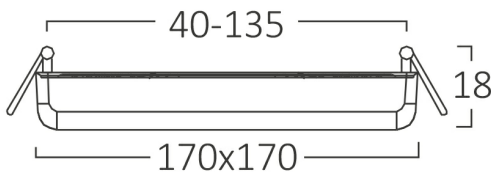

Braytron

PRODUCT DATASHEET

MODEL NO BP05-22430

DESCRIPTION BRY-SMD-ADR-24W-SQR-ADJ-WHT-6500K-LED PANEL

BRAYTRON SRL

Bulavardul iuliu maniu, Nr.616, Sector 6, 061129, Bucuresti-ROMANIA

info@braytron.com

www.braytron.com

General Characteristics

Model No	:	BP05-22430
Main Family	:	Indoor Lighting
Sub Family	:	LED Small Panel
Type	:	Recessed Panel
Body Color	:	White
Lamp Shape	:	Non-Directional
Dimmable	:	Not-Dimmable
Light Source	:	LED
Warranty	:	2 years
Class	:	Class II
IP	:	IP20

Electrical Characteristics

Lifetime	:	20000 h
Voltage	:	220-240V
Power Factor	:	>0,5
Material	:	PP
Working Temperature	:	-20 C+40 C
Frequency	:	50-60 Hz

Package Informations

N.W.	:	6,60 kgs
G.W.	:	9,05 kgs
PCS/CTN	:	40 pcs
Length	:	410 mm
Width	:	375 mm
Height	:	410 mm
EAN	:	5949097729003

Dimensions & Weight

P. Length	:	170 mm
P. Width	:	170 mm
P. Height	:	18 mm
Cutout	:	40-135 mm
Weight	:	165 gr