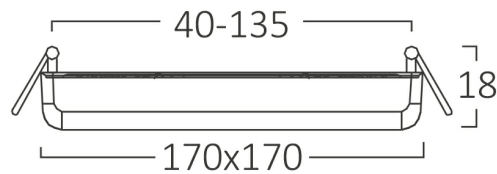

Braytron

PRODUCT DATASHEET

MODEL NO BP05-22410

DESCRIPTION BRY-SMD-ADR-24W-SQR-ADJ-WHT-4000K-LED PANEL

BRAYTRON SRL

Bulavardul iuliu maniu, Nr.616, Sector 6, 061129, Bucuresti-ROMANIA

info@braytron.com

www.braytron.com

Page 1-2

General Characteristics

| | | |
|--------------|---|-----------------|
| Model No | : | BP05-22410 |
| Main Family | : | Indoor Lighting |
| Sub Family | : | LED Small Panel |
| Type | : | Recessed Panel |
| Body Color | : | White |
| Lamp Shape | : | Non-Directional |
| Dimmable | : | Not-Dimmable |
| Light Source | : | LED |
| Warranty | : | 2 years |
| Class | : | Class II |
| IP | : | IP20 |

Package Informations

| | | |
|---------|---|---------------|
| N.W. | : | 6,60 kgs |
| G.W. | : | 9,05 kgs |
| PCS/CTN | : | 40 pcs |
| Length | : | 410 mm |
| Width | : | 375 mm |
| Height | : | 410 mm |
| EAN | : | 5949097728990 |

Dimensions & Weight

| | | |
|-----------|---|-----------|
| P. Length | : | 170 mm |
| P. Width | : | 170 mm |
| P. Height | : | 18 mm |
| Cutout | : | 40-135 mm |
| Weight | : | 165 gr |