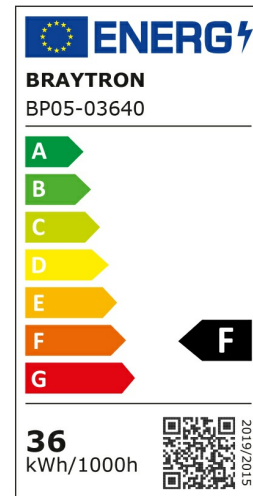

## PRODUCT DATASHEET

MODEL NO BP05-03640

DESCRIPTION BRY-SMD-ADR-36W-RND-ADJ-WHT-10000K-LED PANEL

BRAYTRON SRL

Bulavardul iuliu maniu, Nr.616, Sector 6, 061129, Bucuresti-ROMANIA

info@braytron.com

www.braytron.com

### General Characteristics

Model No	:	BP05-03640
Main Family	:	Indoor Lighting
Sub Family	:	LED Small Panel
Type	:	Recessed Panel
Body Color	:	White
Lamp Shape	:	Non-Directional
Dimmable	:	Not-Dimmable
Light Source	:	LED
Warranty	:	2 years
Class	:	Class II
IP	:	IP20

### Electrical Characteristics

Lifetime	:	20000 h
Voltage	:	220-240V
Power Factor	:	>0,5
Material	:	PP
Working Temperature	:	-20 C+40 C
Frequency	:	50-60 Hz

### Product Characteristics

Wattage	:	36 w
Color Temperature	:	10000K
Quse Lumen	:	3500 lm
Color Rendering Index (CRI)	:	>70
Energy Efficiency Level	:	F
Beam Angle	:	120° Degrees
Color Category	:	Snow White