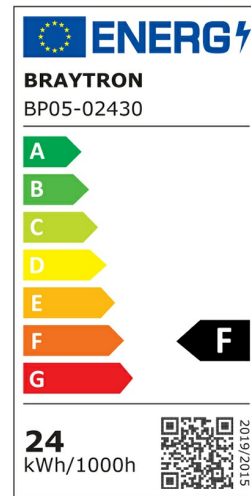

Braytron

PRODUCT DATASHEET

MODEL NO BP05-02430

DESCRIPTION BRY-SMD-ADR-24W-RND-ADJ-WHT-6500K-LED PANEL

BRAYTRON SRL

Bulavardul iuliu maniu, Nr.616, Sector 6, 061129, Bucuresti-ROMANIA

info@braytron.com

www.braytron.com

General Characteristics

Model No	:	BP05-02430
Main Family	:	Indoor Lighting
Sub Family	:	LED Small Panel
Type	:	Recessed Panel
Body Color	:	White
Lamp Shape	:	Non-Directional
Dimmable	:	Not-Dimmable
Light Source	:	LED
Warranty	:	2 years
Class	:	Class II
IP	:	IP20

Electrical Characteristics

Lifetime	:	20000 h
Voltage	:	220-240V
Power Factor	:	>0,5
Material	:	PP
Working Temperature	:	-20 C+40 C
Frequency	:	50-60 Hz

Package Informations

N.W.	:	5,52 kgs
G.W.	:	6,80 kgs
PCS/CTN	:	40 pcs
Length	:	410 mm
Width	:	375 mm
Height	:	410 mm
EAN	:	5949097722707

Product Characteristics

Wattage	:	24 w
Color Temperature	:	6500K
Quse Lumen	:	2500 lm
Color Rendering Index (CRI)	:	>70
Energy Efficiency Level	:	F
Beam Angle	:	120° Degrees
Color Category	:	Cool White