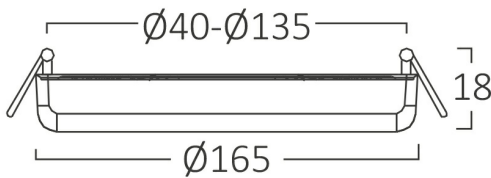

Braytron

PRODUCT DATASHEET

MODEL NO BP05-02430

DESCRIPTION BRY-SMD-ADR-24W-RND-ADJ-WHT-6500K-LED PANEL

BRAYTRON SRL

Bulavardul iuliu maniu, Nr.616, Sector 6, 061129, Bucuresti-ROMANIA

info@braytron.com

www.braytron.com