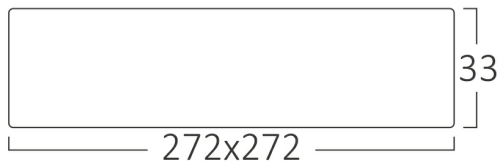

PRODUCT DATASHEET

MODEL NO BP04-62430

DESCRIPTION BRY-SMD-SRP-24W-SQR-WHT-6500K-LED PANEL

Luminare is intended to use in outdoor applications

General Characteristics

| | | |
|--------------|---|-----------------|
| Model No | : | BP04-62430 |
| Main Family | : | Indoor Lighting |
| Sub Family | : | LED Small Panel |
| Type | : | Surface Frame |
| Body Color | : | White |
| Lamp Shape | : | Non-Directional |
| Dimmable | : | Not-Dimmable |
| Light Source | : | LED |
| Warranty | : | 2 years |
| Class | : | Class II |
| IP | : | IP40 |

Package Informations

| | | |
|---------|---|---------------|
| N.W. | : | 5,85 kgs |
| G.W. | : | 7,65 kgs |
| PCS/CTN | : | 10 pcs |
| Length | : | 435 mm |
| Width | : | 295 mm |
| Height | : | 310 mm |
| EAN | : | 5949097712371 |

Product Characteristics

| | | |
|-----------------------------|---|--------------|
| Wattage | : | 24 w |
| Color Temperature | : | 6500K |
| Quse Lumen | : | 2400 lm |
| Color Rendering Index (CRI) | : | >80 |
| Energy Efficiency Level | : | F |
| Beam Angle | : | 120° Degrees |
| Color Category | : | Cool White |

Dimensions & Weight

| | | |
|-----------|---|--------|
| P. Length | : | 272 mm |
| P. Width | : | 272 mm |
| P. Height | : | 33 mm |
| Weight | : | 620 gr |