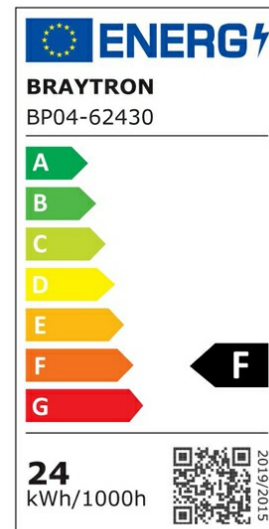

PRODUCT DATASHEET

MODEL NO BP04-62430

DESCRIPTION BRY-SMD-SRP-24W-SQR-WHT-6500K-LED PANEL

Luminare is intended to use in outdoor applications

General Characteristics

| | | |
|--------------|---|-----------------|
| Model No | : | BP04-62430 |
| Main Family | : | Indoor Lighting |
| Sub Family | : | LED Small Panel |
| Type | : | Surface Frame |
| Body Color | : | White |
| Lamp Shape | : | Non-Directional |
| Dimmable | : | Not-Dimmable |
| Light Source | : | LED |
| Warranty | : | 2 years |
| Class | : | Class II |
| IP | : | IP40 |

Electrical Characteristics

| | | |
|---------------------|---|------------|
| Lifetime | : | 20000 h |
| Voltage | : | 220-240V |
| Power Factor | : | >0,5 |
| Material | : | PC |
| Working Temperature | : | -20 C+40 C |
| Frequency | : | 50-60 Hz |

Product Characteristics

| | | |
|-----------------------------|---|--------------|
| Wattage | : | 24 w |
| Color Temperature | : | 6500K |
| Quse Lumen | : | 2400 lm |
| Color Rendering Index (CRI) | : | >80 |
| Energy Efficiency Level | : | F |
| Beam Angle | : | 120° Degrees |
| Color Category | : | Cool White |