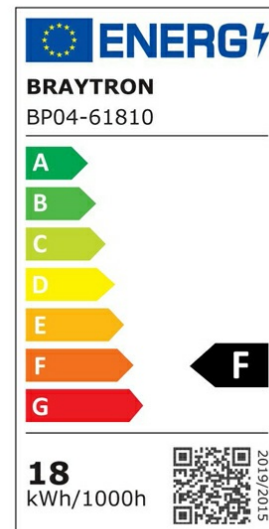

PRODUCT DATASHEET

MODEL NO	BP04-61810
DESCRIPTION	BRY-SMD-SRP-18W-SQR-WHT-4000K-LED PANEL

Luminare is intended to use in outdoor applications

General Characteristics

Model No	:	BP04-61810
Main Family	:	Indoor Lighting
Sub Family	:	LED Small Panel
Type	:	Surface Frame
Body Color	:	White
Lamp Shape	:	Non-Directional
Dimmable	:	Not-Dimmable
Light Source	:	LED
Warranty	:	2 years
Class	:	Class II
IP	:	IP40

Electrical Characteristics

Lifetime	:	20000 h
Voltage	:	220-240V
Power Factor	:	>0,5
Material	:	PC
Working Temperature	:	-20 C+40 C
Frequency	:	50-60 Hz

Package Informations

N.W.	:	7,20 kgs
G.W.	:	9,50 kgs
PCS/CTN	:	20 pcs
Length	:	490 mm
Width	:	490 mm
Height	:	240 mm
EAN	:	5949097712333

Product Characteristics

Wattage	:	18 w
Color Temperature	:	4000K
Quse Lumen	:	1760 lm
Color Rendering Index (CRI)	:	>80
Energy Efficiency Level	:	F
Beam Angle	:	120° Degrees
Color Category	:	Natural White

Dimensions & Weight

P. Length	:	227 mm
P. Width	:	227 mm
P. Height	:	33 mm
Weight	:	360 gr