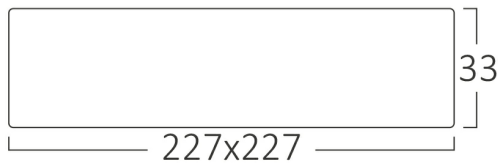

PRODUCT DATASHEET

MODEL NO	BP04-61810
DESCRIPTION	BRY-SMD-SRP-18W-SQR-WHT-4000K-LED PANEL

Luminare is intended to use in outdoor applications

General Characteristics

Model No	:	BP04-61810
Main Family	:	Indoor Lighting
Sub Family	:	LED Small Panel
Type	:	Surface Frame
Body Color	:	White
Lamp Shape	:	Non-Directional
Dimmable	:	Not-Dimmable
Light Source	:	LED
Warranty	:	2 years
Class	:	Class II
IP	:	IP40

Electrical Characteristics

Lifetime	:	20000 h
Voltage	:	220-240V
Power Factor	:	>0,5
Material	:	PC
Working Temperature	:	-20 C+40 C
Frequency	:	50-60 Hz

Package Informations

N.W.	:	7,20 kgs
G.W.	:	9,50 kgs
PCS/CTN	:	20 pcs
Length	:	490 mm
Width	:	490 mm
Height	:	240 mm
EAN	:	5949097712333

Product Characteristics

Wattage	:	18 w
Color Temperature	:	4000K
Quse Lumen	:	1760 lm
Color Rendering Index (CRI)	:	>80
Energy Efficiency Level	:	F
Beam Angle	:	120° Degrees
Color Category	:	Natural White

Dimensions & Weight

P. Length	:	227 mm
P. Width	:	227 mm
P. Height	:	33 mm
Weight	:	360 gr