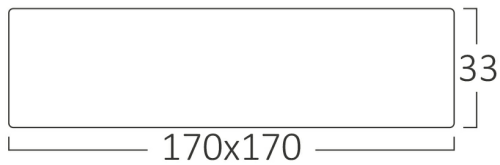

PRODUCT DATASHEET

MODEL NO	BP04-61210
DESCRIPTION	BRY-SMD-SRP-12W-SQR-WHT-4000K-LED PANEL

Luminare is intended to use in outdoor applications

General Characteristics

Model No	:	BP04-61210
Main Family	:	Indoor Lighting
Sub Family	:	LED Small Panel
Type	:	Surface Frame
Body Color	:	White
Lamp Shape	:	Non-Directional
Dimmable	:	Not-Dimmable
Light Source	:	LED
Warranty	:	2 years
Class	:	Class II
IP	:	IP40

Electrical Characteristics

Lifetime	:	20000 h
Voltage	:	220-240V
Power Factor	:	>0,5
Material	:	PC
Working Temperature	:	-20 C+40 C
Frequency	:	50-60 Hz

Package Informations

N.W.	:	5,40 kgs
G.W.	:	7,40 kgs
PCS/CTN	:	20 pcs
Length	:	435 mm
Width	:	375 mm
Height	:	205 mm
EAN	:	5949097712302

Product Characteristics

Wattage	:	12 w
Color Temperature	:	4000K
Quse Lumen	:	1120 lm
Color Rendering Index (CRI)	:	>80
Energy Efficiency Level	:	F
Beam Angle	:	120° Degrees
Color Category	:	Natural White

Dimensions & Weight

P. Length	:	170 mm
P. Width	:	170 mm
P. Height	:	33 mm
Weight	:	270 gr