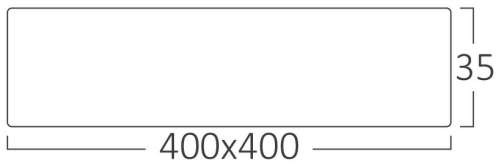

Braytron

PRODUCT DATASHEET

MODEL NO BP04-33610

DESCRIPTION BRY-SMD-SRD-36W-SQR-WHT-4000K-LED PANEL

BRAYTRON SRL

Bulavardul iuliu maniu, Nr.616, Sector 6, 061129, Bucuresti-ROMANIA

info@braytron.com

www.braytron.com