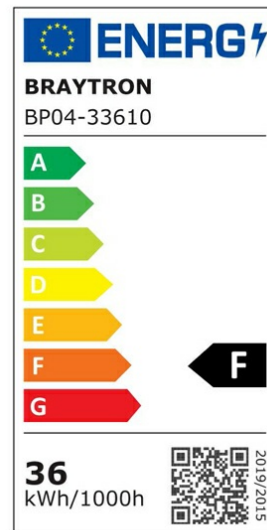

Braytron

PRODUCT DATASHEET

MODEL NO BP04-33610

DESCRIPTION BRY-SMD-SRD-36W-SQR-WHT-4000K-LED PANEL

BRAYTRON SRL

Bulavardul iuliu maniu, Nr.616, Sector 6, 061129, Bucuresti-ROMANIA

info@braytron.com

www.braytron.com

General Characteristics

Model No	:	BP04-33610
Main Family	:	Indoor Lighting
Sub Family	:	LED Small Panel
Type	:	Surface Panel
Body Color	:	White
Lamp Shape	:	Non-Directional
Dimmable	:	Not-Dimmable
Light Source	:	LED
Warranty	:	2 years
Class	:	Class II
IP	:	IP20

Electrical Characteristics

Lifetime	:	20000 h
Voltage	:	220-240V
Power Factor	:	>0,9
Material	:	Aluminium
Working Temperature	:	-20 C+40 C
Frequency	:	50-60 Hz

Package Informations

N.W.	:	11,10 kgs
G.W.	:	14,40 kgs
PCS/CTN	:	10 pcs
Length	:	510 mm
Width	:	460 mm
Height	:	460 mm
EAN	:	5949097708855

Product Characteristics

Wattage	:	36 w
Color Temperature	:	4000K
Quse Lumen	:	3720 lm
Color Rendering Index (CRI)	:	>80
Energy Efficiency Level	:	F
Beam Angle	:	120° Degrees
Color Category	:	Natural White