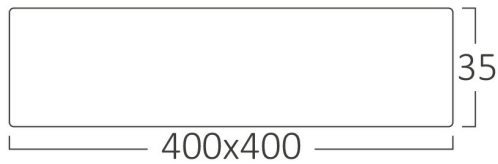

Braytron

PRODUCT DATASHEET

MODEL NO BP04-33600

DESCRIPTION BRY-SMD-SRD-36W-SQR-WHT-3000K-LED PANEL

BRAYTRON SRL

Bulavardul iuliu maniu, Nr.616, Sector 6, 061129, Bucuresti-ROMANIA

info@braytron.com

www.braytron.com

General Characteristics

Model No	:	BP04-33600
Main Family	:	Indoor Lighting
Sub Family	:	LED Small Panel
Type	:	Surface Panel
Body Color	:	White
Lamp Shape	:	Non-Directional
Dimmable	:	Not-Dimmable
Light Source	:	LED
Warranty	:	2 years
Class	:	Class II
IP	:	IP20

Product Characteristics

Wattage	:	36 w
Color Temperature	:	3000K
Quse Lumen	:	3720 lm
Color Rendering Index (CRI)	:	>80
Energy Efficiency Level	:	F
Beam Angle	:	120° Degrees
Color Category	:	Warm White

Dimensions & Weight

P. Length	:	400 mm
P. Width	:	400 mm
P. Height	:	35 mm
Weight	:	1110 gr