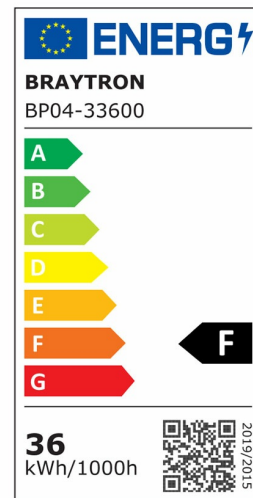

Braytron

PRODUCT DATASHEET

MODEL NO BP04-33600

DESCRIPTION BRY-SMD-SRD-36W-SQR-WHT-3000K-LED PANEL

BRAYTRON SRL

Bulavardul iuliu maniu, Nr.616, Sector 6, 061129, Bucuresti-ROMANIA

info@braytron.com

www.braytron.com

General Characteristics

Model No	:	BP04-33600
Main Family	:	Indoor Lighting
Sub Family	:	LED Small Panel
Type	:	Surface Panel
Body Color	:	White
Lamp Shape	:	Non-Directional
Dimmable	:	Not-Dimmable
Light Source	:	LED
Warranty	:	2 years
Class	:	Class II
IP	:	IP20

Electrical Characteristics

Lifetime	:	20000 h
Voltage	:	220-240V
Power Factor	:	>0,9
Material	:	Aluminium
Working Temperature	:	-20 C+40 C
Frequency	:	50-60 Hz

Package Informations

N.W.	:	11,10 kgs
G.W.	:	14,40 kgs
PCS/CTN	:	10 pcs
Length	:	510 mm
Width	:	460 mm
Height	:	460 mm
EAN	:	5949097710520

Product Characteristics

Wattage	:	36 w
Color Temperature	:	3000K
Quse Lumen	:	3720 lm
Color Rendering Index (CRI)	:	>80
Energy Efficiency Level	:	F
Beam Angle	:	120° Degrees
Color Category	:	Warm White