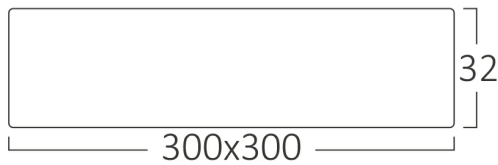

PRODUCT DATASHEET

MODEL NO BP04-32481

DESCRIPTION BRY-SMD-SRD-24W-SQR-BLC-3IN1-LED PANEL

General Characteristics

Model No	:	BP04-32481
Main Family	:	Indoor Lighting
Sub Family	:	LED Small Panel
Type	:	Surface Frame
Body Color	:	Black
Lamp Shape	:	Non-Directional
Dimmable	:	Not-Dimmable
Light Source	:	LED
Warranty	:	2 years
Class	:	Class II
IP	:	IP20

Electrical Characteristics

Lifetime	:	20000 h
Voltage	:	220-240V
Power Factor	:	>0,5
Material	:	Aluminium
Working Temperature	:	-20 C+40 C
Frequency	:	50-60 Hz

Package Informations

N.W.	:	6,60 kgs
G.W.	:	8,10 kgs
PCS/CTN	:	10 pcs
Length	:	385 mm
Width	:	325 mm
Height	:	325 mm
EAN	:	5949097732850

Product Characteristics

Wattage	:	24 w
Color Temperature	:	3IN1
Quse Lumen	:	2400 lm
Color Rendering Index (CRI)	:	>80
Energy Efficiency Level	:	F
Beam Angle	:	120° Degrees
Color Category	:	3IN1

Dimensions & Weight

P. Length	:	300 mm
P. Width	:	300 mm
P. Height	:	32 mm
Weight	:	660 gr