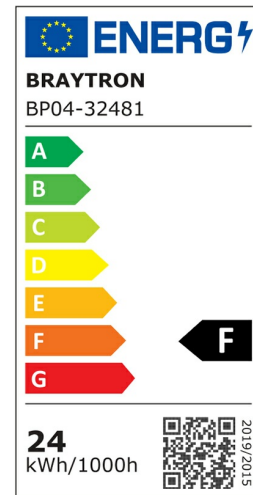

PRODUCT DATASHEET

MODEL NO BP04-32481

DESCRIPTION BRY-SMD-SRD-24W-SQR-BLC-3IN1-LED PANEL

General Characteristics

Model No	:	BP04-32481
Main Family	:	Indoor Lighting
Sub Family	:	LED Small Panel
Type	:	Surface Frame
Body Color	:	Black
Lamp Shape	:	Non-Directional
Dimmable	:	Not-Dimmable
Light Source	:	LED
Warranty	:	2 years
Class	:	Class II
IP	:	IP20

Electrical Characteristics

Lifetime	:	20000 h
Voltage	:	220-240V
Power Factor	:	>0,5
Material	:	Aluminium
Working Temperature	:	-20 C+40 C
Frequency	:	50-60 Hz

Package Informations

N.W.	:	6,60 kgs
G.W.	:	8,10 kgs
PCS/CTN	:	10 pcs
Length	:	385 mm
Width	:	325 mm
Height	:	325 mm
EAN	:	5949097732850

Product Characteristics

Wattage	:	24 w
Color Temperature	:	3IN1
Quse Lumen	:	2400 lm
Color Rendering Index (CRI)	:	>80
Energy Efficiency Level	:	F
Beam Angle	:	120° Degrees
Color Category	:	3IN1

Dimensions & Weight