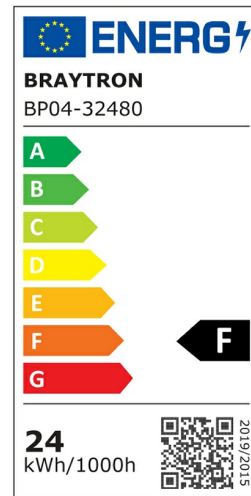

## PRODUCT DATASHEET

MODEL NO BP04-32480

DESCRIPTION BRY-SMD-SRD-24W-SQR-WHT-3IN1-LED PANEL

BRAYTRON SRL

Bulavardul iuliu maniu, Nr.616, Sector 6, 061129, Bucuresti-ROMANIA

info@braytron.com

www.braytron.com

### General Characteristics

Model No	:	BP04-32480
Main Family	:	Indoor Lighting
Sub Family	:	LED Small Panel
Type	:	Surface Frame
Body Color	:	White
Lamp Shape	:	Non-Directional
Dimmable	:	Not-Dimmable
Light Source	:	LED
Warranty	:	2 years
Class	:	Class II
IP	:	IP20

### Electrical Characteristics

Lifetime	:	20000 h
Voltage	:	220-240V
Power Factor	:	>0,5
Material	:	Aluminium
Working Temperature	:	-20 C+40 C
Frequency	:	50-60 Hz

### Product Characteristics

Wattage	:	24 w
Color Temperature	:	3IN1
Quse Lumen	:	2400 lm
Color Rendering Index (CRI)	:	>80
Energy Efficiency Level	:	F
Beam Angle	:	120° Degrees
Color Category	:	3IN1