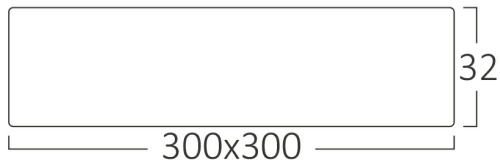

Braytron

PRODUCT DATASHEET

MODEL NO BP04-32430

DESCRIPTION BRY-SMD-SRD-24W-SQR-WHT-6500K-LED PANEL

BRAYTRON SRL

Bulavardul iuliu maniu, Nr.616, Sector 6, 061129, Bucuresti-ROMANIA

info@braytron.com

www.braytron.com