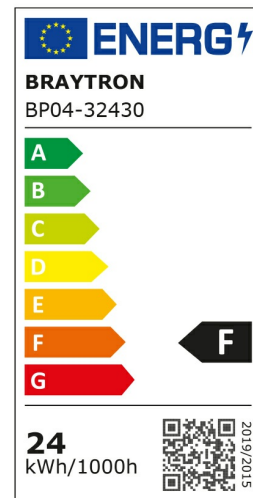

Braytron

PRODUCT DATASHEET

MODEL NO BP04-32430

DESCRIPTION BRY-SMD-SRD-24W-SQR-WHT-6500K-LED PANEL

BRAYTRON SRL

Bulavardul iuliu maniu, Nr.616, Sector 6, 061129, Bucuresti-ROMANIA

info@braytron.com

www.braytron.com

General Characteristics

Model No	:	BP04-32430
Main Family	:	Indoor Lighting
Sub Family	:	LED Small Panel
Type	:	Surface Frame
Body Color	:	White
Lamp Shape	:	Non-Directional
Dimmable	:	Not-Dimmable
Light Source	:	LED
Warranty	:	2 years
Class	:	Class II
IP	:	IP20

Electrical Characteristics

Lifetime	:	20000 h
Voltage	:	220-240V
Power Factor	:	>0,5
Material	:	Aluminium
Working Temperature	:	-20 C+40 C
Frequency	:	50-60 Hz

Package Informations

N.W.	:	6,40 kgs
G.W.	:	7,90 kgs
PCS/CTN	:	10 pcs
Length	:	385 mm
Width	:	325 mm
Height	:	325 mm
EAN	:	5949097702082

Product Characteristics

Wattage	:	24 w
Color Temperature	:	6500K
Quse Lumen	:	2400 lm
Color Rendering Index (CRI)	:	>80
Energy Efficiency Level	:	F
Beam Angle	:	120° Degrees
Color Category	:	Cool White