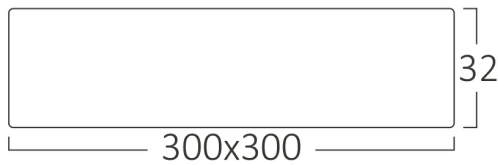

PRODUCT DATASHEET

MODEL NO	BP04-32410
DESCRIPTION	BRY-SMD-SRD-24W-SQR-WHT-4000K-LED PANEL

General Characteristics

Model No	:	BP04-32410
Main Family	:	Indoor Lighting
Sub Family	:	LED Small Panel
Type	:	Surface Frame
Body Color	:	White
Lamp Shape	:	Non-Directional
Dimmable	:	Not-Dimmable
Light Source	:	LED
Warranty	:	2 years
Class	:	Class II
IP	:	IP20

Electrical Characteristics

Lifetime	:	20000 h
Voltage	:	220-240V
Power Factor	:	>0,5
Material	:	Aluminium
Working Temperature	:	-20 C+40 C
Frequency	:	50-60 Hz

Package Informations

N.W.	:	6,40 kgs
G.W.	:	7,90 kgs
PCS/CTN	:	10 pcs
Length	:	385 mm
Width	:	325 mm
Height	:	325 mm
EAN	:	5949097702075

Product Characteristics

Wattage	:	24 w
Color Temperature	:	4000K
Quse Lumen	:	2400 lm
Color Rendering Index (CRI)	:	>80
Energy Efficiency Level	:	F
Beam Angle	:	120° Degrees
Color Category	:	Natural White

Dimensions & Weight

P. Length	:	300 mm
P. Width	:	300 mm
P. Height	:	32 mm
Weight	:	640 gr