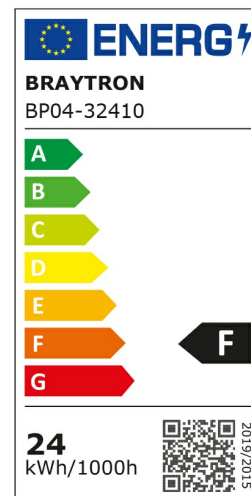

PRODUCT DATASHEET

MODEL NO	BP04-32410
DESCRIPTION	BRY-SMD-SRD-24W-SQR-WHT-4000K-LED PANEL

General Characteristics

Model No	:	BP04-32410
Main Family	:	Indoor Lighting
Sub Family	:	LED Small Panel
Type	:	Surface Frame
Body Color	:	White
Lamp Shape	:	Non-Directional
Dimmable	:	Not-Dimmable
Light Source	:	LED
Warranty	:	2 years
Class	:	Class II
IP	:	IP20

Electrical Characteristics

Lifetime	:	20000 h
Voltage	:	220-240V
Power Factor	:	>0,5
Material	:	Aluminium
Working Temperature	:	-20 C+40 C
Frequency	:	50-60 Hz

Package Informations

N.W.	:	6,40 kgs
G.W.	:	7,90 kgs
PCS/CTN	:	10 pcs
Length	:	385 mm
Width	:	325 mm
Height	:	325 mm
EAN	:	5949097702075

Product Characteristics

Wattage	:	24 w
Color Temperature	:	4000K
Quse Lumen	:	2400 lm
Color Rendering Index (CRI)	:	>80
Energy Efficiency Level	:	F
Beam Angle	:	120° Degrees
Color Category	:	Natural White