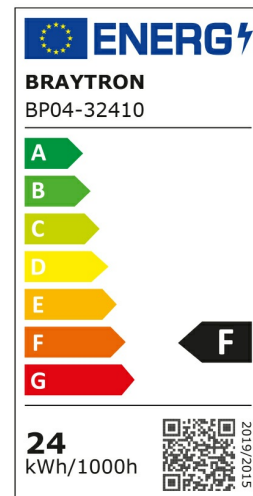

Braytron

PRODUCT DATASHEET

MODEL NO BP04-32410

DESCRIPTION BRY-SMD-SRD-24W-SQR-WHT-4000K-LED PANEL

BRAYTRON SRL

Bulavardul iuliu maniu, Nr.616, Sector 6, 061129, Bucuresti-ROMANIA

info@braytron.com

www.braytron.com

General Characteristics

Model No	:	BP04-32410
Main Family	:	Indoor Lighting
Sub Family	:	LED Small Panel
Type	:	Surface Frame
Body Color	:	White
Lamp Shape	:	Non-Directional
Dimmable	:	Not-Dimmable
Light Source	:	LED
Warranty	:	2 years
Class	:	Class II
IP	:	IP20

Electrical Characteristics

Lifetime	:	20000 h
Voltage	:	220-240V
Power Factor	:	>0,5
Material	:	Aluminium
Working Temperature	:	-20 C+40 C
Frequency	:	50-60 Hz

Package Informations

N.W.	:	6,40 kgs
G.W.	:	7,90 kgs
PCS/CTN	:	10 pcs
Length	:	385 mm
Width	:	325 mm
Height	:	325 mm
EAN	:	5949097702075

Product Characteristics

Wattage	:	24 w
Color Temperature	:	4000K
Quse Lumen	:	2400 lm
Color Rendering Index (CRI)	:	>80
Energy Efficiency Level	:	F
Beam Angle	:	120° Degrees
Color Category	:	Natural White