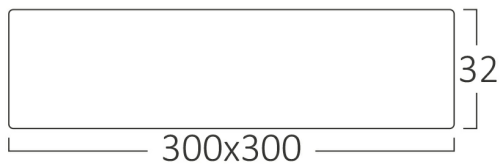

Braytron

PRODUCT DATASHEET

MODEL NO BP04-32410

DESCRIPTION BRY-SMD-SRD-24W-SQR-WHT-4000K-LED PANEL

BRAYTRON SRL

Bulavardul iuliu maniu, Nr.616, Sector 6, 061129, Bucuresti-ROMANIA

info@braytron.com

www.braytron.com