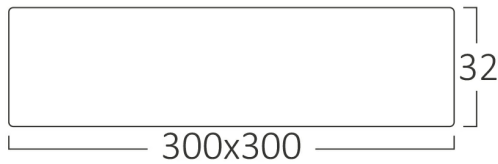

Braytron

PRODUCT DATASHEET

MODEL NO BP04-32400

DESCRIPTION BRY-SMD-SRD-24W-SQR-WHT-3000K-LED PANEL

BRAYTRON SRL

Bulavardul iuliu maniu, Nr.616, Sector 6, 061129, Bucuresti-ROMANIA

info@braytron.com

www.braytron.com