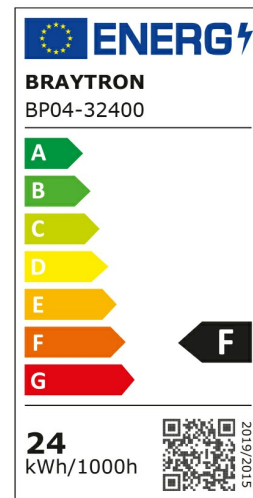

Braytron

PRODUCT DATASHEET

MODEL NO BP04-32400

DESCRIPTION BRY-SMD-SRD-24W-SQR-WHT-3000K-LED PANEL

BRAYTRON SRL

Bulavardul iuliu maniu, Nr.616, Sector 6, 061129, Bucuresti-ROMANIA

info@braytron.com

www.braytron.com

General Characteristics

Model No	:	BP04-32400
Main Family	:	Indoor Lighting
Sub Family	:	LED Small Panel
Type	:	Surface Frame
Body Color	:	White
Lamp Shape	:	Non-Directional
Dimmable	:	Not-Dimmable
Light Source	:	LED
Warranty	:	2 years
Class	:	Class II
IP	:	IP20

Electrical Characteristics

Lifetime	:	20000 h
Voltage	:	220-240V
Power Factor	:	>0,5
Material	:	Aluminium
Working Temperature	:	-20 C+40 C
Frequency	:	50-60 Hz

Package Informations

N.W.	:	6,40 kgs
G.W.	:	7,90 kgs
PCS/CTN	:	10 pcs
Length	:	385 mm
Width	:	325 mm
Height	:	325 mm
EAN	:	5949097702068

Product Characteristics

Wattage	:	24 w
Color Temperature	:	3000K
Quse Lumen	:	2400 lm
Color Rendering Index (CRI)	:	>80
Energy Efficiency Level	:	F
Beam Angle	:	120° Degrees
Color Category	:	Warm White