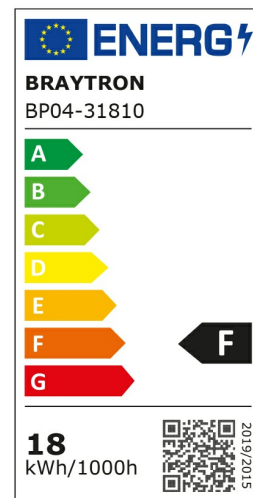

PRODUCT DATASHEET

MODEL NO BP04-31810

DESCRIPTION BRY-SMD-SRD-18W-SQR-WHT-4000K-LED PANEL

General Characteristics

Model No	:	BP04-31810
Main Family	:	Indoor Lighting
Sub Family	:	LED Small Panel
Type	:	Surface Frame
Body Color	:	White
Lamp Shape	:	Non-Directional
Dimmable	:	Not-Dimmable
Light Source	:	LED
Warranty	:	2 years
Class	:	Class II
IP	:	IP20

Electrical Characteristics

Lifetime	:	20000 h
Voltage	:	220-240V
Power Factor	:	>0,5
Material	:	Aluminium
Working Temperature	:	-20 C+40 C
Frequency	:	50-60 Hz

Package Informations

N.W.	:	11,70 kgs
G.W.	:	14,20 kgs
PCS/CTN	:	30 pcs
Length	:	580 mm
Width	:	480 mm
Height	:	250 mm
EAN	:	5949097702044

Product Characteristics

Wattage	:	18 w
Color Temperature	:	4000K
Quse Lumen	:	1760 lm
Color Rendering Index (CRI)	:	>80
Energy Efficiency Level	:	F
Beam Angle	:	120° Degrees
Color Category	:	Natural White