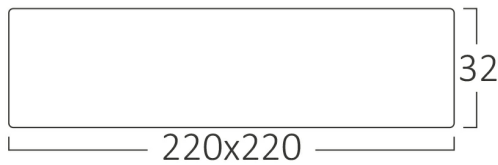

PRODUCT DATASHEET

MODEL NO BP04-31810

DESCRIPTION BRY-SMD-SRD-18W-SQR-WHT-4000K-LED PANEL

General Characteristics

Model No	:	BP04-31810
Main Family	:	Indoor Lighting
Sub Family	:	LED Small Panel
Type	:	Surface Frame
Body Color	:	White
Lamp Shape	:	Non-Directional
Dimmable	:	Not-Dimmable
Light Source	:	LED
Warranty	:	2 years
Class	:	Class II
IP	:	IP20

Electrical Characteristics

Lifetime	:	20000 h
Voltage	:	220-240V
Power Factor	:	>0,5
Material	:	Aluminium
Working Temperature	:	-20 C+40 C
Frequency	:	50-60 Hz

Package Informations

N.W.	:	11,70 kgs
G.W.	:	14,20 kgs
PCS/CTN	:	30 pcs
Length	:	580 mm
Width	:	480 mm
Height	:	250 mm
EAN	:	5949097702044

Product Characteristics

Wattage	:	18 w
Color Temperature	:	4000K
Quse Lumen	:	1760 lm
Color Rendering Index (CRI)	:	>80
Energy Efficiency Level	:	F
Beam Angle	:	120° Degrees
Color Category	:	Natural White

Dimensions & Weight

P. Length	:	220 mm
P. Width	:	220 mm
P. Height	:	32 mm
Weight	:	390 gr