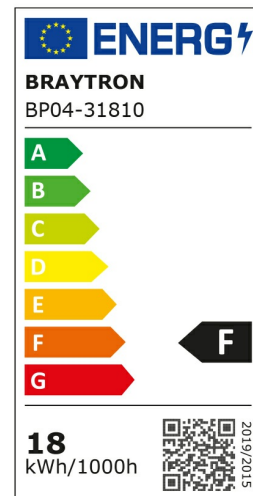

## PRODUCT DATASHEET

MODEL NO BP04-31810

DESCRIPTION BRY-SMD-SRD-18W-SQR-WHT-4000K-LED PANEL

BRAYTRON SRL

Bulavardul iuliu maniu, Nr.616, Sector 6, 061129, Bucuresti-ROMANIA

info@braytron.com

www.braytron.com

### General Characteristics

Model No	:	BP04-31810
Main Family	:	Indoor Lighting
Sub Family	:	LED Small Panel
Type	:	Surface Frame
Body Color	:	White
Lamp Shape	:	Non-Directional
Dimmable	:	Not-Dimmable
Light Source	:	LED
Warranty	:	2 years
Class	:	Class II
IP	:	IP20

### Electrical Characteristics

Lifetime	:	20000 h
Voltage	:	220-240V
Power Factor	:	>0,5
Material	:	Aluminium
Working Temperature	:	-20 C+40 C
Frequency	:	50-60 Hz

### Product Characteristics

Wattage	:	18 w
Color Temperature	:	4000K
Quse Lumen	:	1760 lm
Color Rendering Index (CRI)	:	>80
Energy Efficiency Level	:	F
Beam Angle	:	120° Degrees
Color Category	:	Natural White