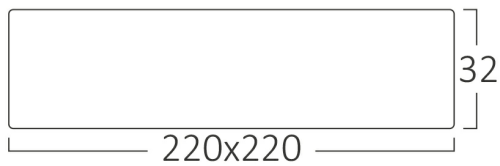

Braytron

PRODUCT DATASHEET

MODEL NO BP04-31810

DESCRIPTION BRY-SMD-SRD-18W-SQR-WHT-4000K-LED PANEL

BRAYTRON SRL

Bulavardul iuliu maniu, Nr.616, Sector 6, 061129, Bucuresti-ROMANIA

info@braytron.com

www.braytron.com