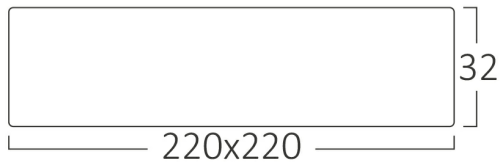

Braytron

PRODUCT DATASHEET

MODEL NO BP04-31800

DESCRIPTION BRY-SMD-SRD-18W-SQR-WHT-3000K-LED PANEL

BRAYTRON SRL

Bulavardul iuliu maniu, Nr.616, Sector 6, 061129, Bucuresti-ROMANIA

info@braytron.com

www.braytron.com

General Characteristics

Model No	:	BP04-31800
Main Family	:	Indoor Lighting
Sub Family	:	LED Small Panel
Type	:	Surface Frame
Body Color	:	White
Lamp Shape	:	Non-Directional
Dimmable	:	Not-Dimmable
Light Source	:	LED
Warranty	:	2 years
Class	:	Class II
IP	:	IP20

Product Characteristics

Wattage	:	18 w
Color Temperature	:	3000K
Quse Lumen	:	1760 lm
Color Rendering Index (CRI)	:	>80
Energy Efficiency Level	:	F
Beam Angle	:	120° Degrees
Color Category	:	Warm White

Dimensions & Weight

P. Length	:	220 mm
P. Width	:	220 mm
P. Height	:	32 mm
Weight	:	390 gr