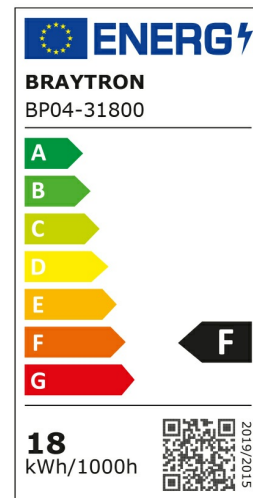

Braytron

PRODUCT DATASHEET

MODEL NO BP04-31800

DESCRIPTION BRY-SMD-SRD-18W-SQR-WHT-3000K-LED PANEL

BRAYTRON SRL

Bulavardul iuliu maniu, Nr.616, Sector 6, 061129, Bucuresti-ROMANIA

info@braytron.com

www.braytron.com

General Characteristics

Model No	:	BP04-31800
Main Family	:	Indoor Lighting
Sub Family	:	LED Small Panel
Type	:	Surface Frame
Body Color	:	White
Lamp Shape	:	Non-Directional
Dimmable	:	Not-Dimmable
Light Source	:	LED
Warranty	:	2 years
Class	:	Class II
IP	:	IP20

Electrical Characteristics

Lifetime	:	20000 h
Voltage	:	220-240V
Power Factor	:	>0,5
Material	:	Aluminium
Working Temperature	:	-20 C+40 C
Frequency	:	50-60 Hz

Package Informations

N.W.	:	11,70 kgs
G.W.	:	14,20 kgs
PCS/CTN	:	30 pcs
Length	:	580 mm
Width	:	480 mm
Height	:	250 mm
EAN	:	5949097702037

Product Characteristics

Wattage	:	18 w
Color Temperature	:	3000K
Quse Lumen	:	1760 lm
Color Rendering Index (CRI)	:	>80
Energy Efficiency Level	:	F
Beam Angle	:	120° Degrees
Color Category	:	Warm White