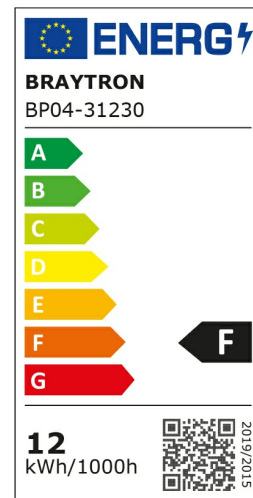

Braytron

PRODUCT DATASHEET

MODEL NO BP04-31230

DESCRIPTION BRY-SMD-SRD-12W-SQR-WHT-6500K-LED PANEL

BRAYTRON SRL

Bulavardul iuliu maniu, Nr.616, Sector 6, 061129, Bucuresti-ROMANIA

info@braytron.com

www.braytron.com

General Characteristics

Model No	:	BP04-31230
Main Family	:	Indoor Lighting
Sub Family	:	LED Small Panel
Type	:	Surface Frame
Body Color	:	White
Lamp Shape	:	Non-Directional
Dimmable	:	Not-Dimmable
Light Source	:	LED
Warranty	:	2 years
Class	:	Class II
IP	:	IP20

Electrical Characteristics

Lifetime	:	20000 h
Voltage	:	220-240V
Power Factor	:	>0,5
Material	:	Aluminium
Working Temperature	:	-20 C+40 C
Frequency	:	50-60 Hz

Package Informations

N.W.	:	10,00 kgs
G.W.	:	12,20 kgs
PCS/CTN	:	40 pcs
Length	:	390 mm
Width	:	365 mm
Height	:	365 mm
EAN	:	5949097702020

Product Characteristics

Wattage	:	12 w
Color Temperature	:	6500K
Quse Lumen	:	1120 lm
Color Rendering Index (CRI)	:	>80
Energy Efficiency Level	:	F
Beam Angle	:	120° Degrees
Color Category	:	Cool White