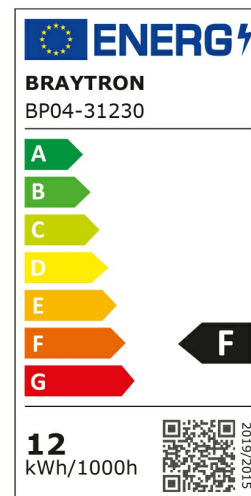

PRODUCT DATASHEET

MODEL NO BP04-31230

DESCRIPTION BRY-SMD-SRD-12W-SQR-WHT-6500K-LED PANEL

General Characteristics

Model No	:	BP04-31230
Main Family	:	Indoor Lighting
Sub Family	:	LED Small Panel
Type	:	Surface Frame
Body Color	:	White
Lamp Shape	:	Non-Directional
Dimmable	:	Not-Dimmable
Light Source	:	LED
Warranty	:	2 years
Class	:	Class II
IP	:	IP20

Electrical Characteristics

Lifetime	:	20000 h
Voltage	:	220-240V
Power Factor	:	>0,5
Material	:	Aluminium
Working Temperature	:	-20 C+40 C
Frequency	:	50-60 Hz

Package Informations

N.W.	:	10,00 kgs
G.W.	:	12,20 kgs
PCS/CTN	:	40 pcs
Length	:	390 mm
Width	:	365 mm
Height	:	365 mm
EAN	:	5949097702020

Product Characteristics

Wattage	:	12 w
Color Temperature	:	6500K
Quse Lumen	:	1120 lm
Color Rendering Index (CRI)	:	>80
Energy Efficiency Level	:	F
Beam Angle	:	120° Degrees
Color Category	:	Cool White

Dimensions & Weight

P. Length	:	170 mm
P. Width	:	170 mm
P. Height	:	32 mm
Weight	:	250 gr