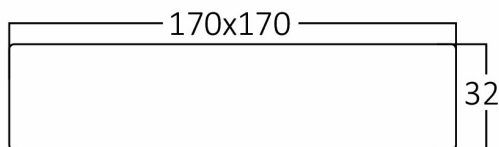

PRODUCT DATASHEET

MODEL NO BP04-31230

DESCRIPTION BRY-SMD-SRD-12W-SQR-WHT-6500K-LED PANEL

General Characteristics

Model No	:	BP04-31230
Main Family	:	Indoor Lighting
Sub Family	:	LED Small Panel
Type	:	Surface Frame
Body Color	:	White
Lamp Shape	:	Non-Directional
Dimmable	:	Not-Dimmable
Light Source	:	LED
Warranty	:	2 years
Class	:	Class II
IP	:	IP20

Electrical Characteristics

Lifetime	:	20000 h
Voltage	:	220-240V
Power Factor	:	>0,5
Material	:	Aluminium
Working Temperature	:	-20 C+40 C
Frequency	:	50-60 Hz

Package Informations

N.W.	:	10,00 kgs
G.W.	:	12,20 kgs
PCS/CTN	:	40 pcs
Length	:	390 mm
Width	:	365 mm
Height	:	365 mm
EAN	:	5949097702020

Product Characteristics

Wattage	:	12 w
Color Temperature	:	6500K
Quse Lumen	:	1120 lm
Color Rendering Index (CRI)	:	>80
Energy Efficiency Level	:	F
Beam Angle	:	120° Degrees
Color Category	:	Cool White

Dimensions & Weight

P. Length	:	170 mm
P. Width	:	170 mm
P. Height	:	32 mm
Weight	:	250 gr