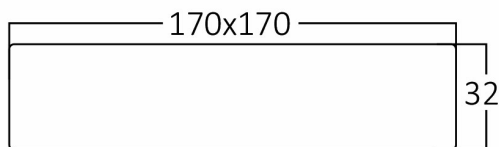

### General Characteristics

Model No	:	BP04-31210
Main Family	:	Indoor Lighting
Sub Family	:	LED Small Panel
Type	:	Surface Frame
Body Color	:	White
Lamp Shape	:	Non-Directional
Dimmable	:	Not-Dimmable
Light Source	:	LED
Warranty	:	2 years
Class	:	Class II
IP	:	IP20

### Package Informations

N.W.	:	10,00 kgs
G.W.	:	12,20 kgs
PCS/CTN	:	40 pcs
Length	:	390 mm
Width	:	365 mm
Height	:	365 mm
EAN	:	5949097702013

### Product Characteristics

Wattage	:	12 w
Color Temperature	:	4000K
Quse Lumen	:	1120 lm
Color Rendering Index (CRI)	:	>80
Energy Efficiency Level	:	F
Beam Angle	:	120° Degrees
Color Category	:	Natural White

### Dimensions & Weight

P. Length	:	170 mm
P. Width	:	170 mm
P. Height	:	32 mm
Weight	:	250 gr