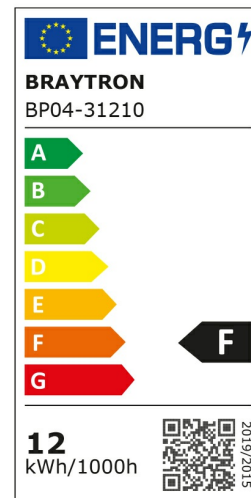

## PRODUCT DATASHEET

MODEL NO	BP04-31210
DESCRIPTION	BRY-SMD-SRD-12W-SQR-WHT-4000K-LED PANEL

BRAYTRON SRL

Bulavardul iuliu maniu, Nr.616, Sector 6, 061129, Bucuresti-ROMANIA

info@braytron.com

www.braytron.com

### General Characteristics

Model No	:	BP04-31210
Main Family	:	Indoor Lighting
Sub Family	:	LED Small Panel
Type	:	Surface Frame
Body Color	:	White
Lamp Shape	:	Non-Directional
Dimmable	:	Not-Dimmable
Light Source	:	LED
Warranty	:	2 years
Class	:	Class II
IP	:	IP20

### Electrical Characteristics

Lifetime	:	20000 h
Voltage	:	220-240V
Power Factor	:	>0,5
Material	:	Aluminium
Working Temperature	:	-20 C+40 C
Frequency	:	50-60 Hz

### Product Characteristics

Wattage	:	12 w
Color Temperature	:	4000K
Quse Lumen	:	1120 lm
Color Rendering Index (CRI)	:	>80
Energy Efficiency Level	:	F
Beam Angle	:	120° Degrees
Color Category	:	Natural White