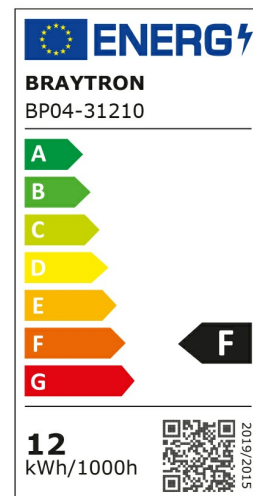

## PRODUCT DATASHEET

MODEL NO BP04-31210

DESCRIPTION BRY-SMD-SRD-12W-SQR-WHT-4000K-LED PANEL

### General Characteristics

Model No	:	BP04-31210
Main Family	:	Indoor Lighting
Sub Family	:	LED Small Panel
Type	:	Surface Frame
Body Color	:	White
Lamp Shape	:	Non-Directional
Dimmable	:	Not-Dimmable
Light Source	:	LED
Warranty	:	2 years
Class	:	Class II
IP	:	IP20

### Electrical Characteristics

Lifetime	:	20000 h
Voltage	:	220-240V
Power Factor	:	>0,5
Material	:	Aluminium
Working Temperature	:	-20 C+40 C
Frequency	:	50-60 Hz

### Product Characteristics

Wattage	:	12 w
Color Temperature	:	4000K
Quse Lumen	:	1120 lm
Color Rendering Index (CRI)	:	>80
Energy Efficiency Level	:	F
Beam Angle	:	120° Degrees
Color Category	:	Natural White