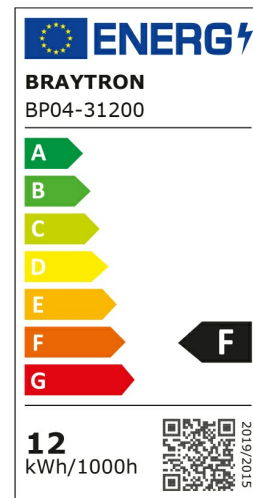

Braytron

PRODUCT DATASHEET

MODEL NO BP04-31200

DESCRIPTION BRY-SMD-SRD-12W-SQR-WHT-3000K-LED PANEL

BRAYTRON SRL

Bulavardul iuliu maniu, Nr.616, Sector 6, 061129, Bucuresti-ROMANIA

info@braytron.com

www.braytron.com

Page 1-2

General Characteristics

| | | |
|--------------|---|-----------------|
| Model No | : | BP04-31200 |
| Main Family | : | Indoor Lighting |
| Sub Family | : | LED Small Panel |
| Type | : | Surface Frame |
| Body Color | : | White |
| Lamp Shape | : | Non-Directional |
| Dimmable | : | Not-Dimmable |
| Light Source | : | LED |
| Warranty | : | 2 years |
| Class | : | Class II |
| IP | : | IP20 |

Electrical Characteristics

| | | |
|---------------------|---|------------|
| Lifetime | : | 20000 h |
| Voltage | : | 220-240V |
| Power Factor | : | >0,5 |
| Material | : | Aluminium |
| Working Temperature | : | -20 C+40 C |
| Frequency | : | 50-60 Hz |

Product Characteristics

| | | |
|-----------------------------|---|--------------|
| Wattage | : | 12 w |
| Color Temperature | : | 3000K |
| Quse Lumen | : | 1120 lm |
| Color Rendering Index (CRI) | : | >80 |
| Energy Efficiency Level | : | F |
| Beam Angle | : | 120° Degrees |
| Color Category | : | Warm White |