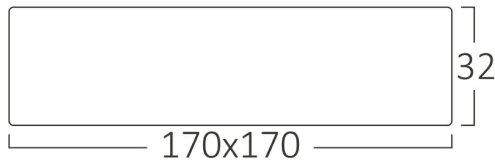

Braytron

PRODUCT DATASHEET

MODEL NO BP04-31200

DESCRIPTION BRY-SMD-SRD-12W-SQR-WHT-3000K-LED PANEL

BRAYTRON SRL

Bulavardul iuliu maniu, Nr.616, Sector 6, 061129, Bucuresti-ROMANIA

info@braytron.com

www.braytron.com

Page 1-2

General Characteristics

| | | |
|--------------|---|-----------------|
| Model No | : | BP04-31200 |
| Main Family | : | Indoor Lighting |
| Sub Family | : | LED Small Panel |
| Type | : | Surface Frame |
| Body Color | : | White |
| Lamp Shape | : | Non-Directional |
| Dimmable | : | Not-Dimmable |
| Light Source | : | LED |
| Warranty | : | 2 years |
| Class | : | Class II |
| IP | : | IP20 |

Product Characteristics

| | | |
|-----------------------------|---|--------------|
| Wattage | : | 12 w |
| Color Temperature | : | 3000K |
| Quse Lumen | : | 1120 lm |
| Color Rendering Index (CRI) | : | >80 |
| Energy Efficiency Level | : | F |
| Beam Angle | : | 120° Degrees |
| Color Category | : | Warm White |

Dimensions & Weight

| | | |
|-----------|---|--------|
| P. Length | : | 170 mm |
| P. Width | : | 170 mm |
| P. Height | : | 32 mm |
| Weight | : | 250 gr |