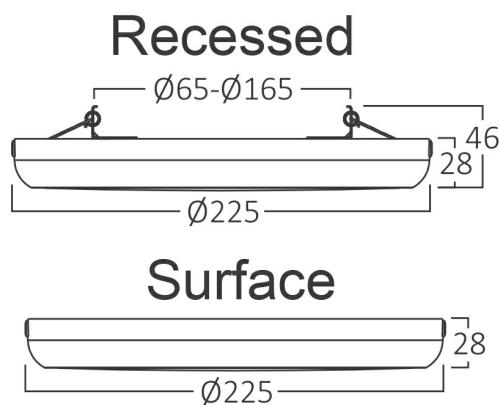

Braytron

PRODUCT DATASHEET

MODEL NO	BP03-72080
DESCRIPTION	BRY-SMD-CRB-20W-RND-WHT-3IN1-LED PANEL

IP40

3 CCT

ENERGY

BRAYTRON
BP03-72080

A
B
C
D
E
F
G

20
kWh/1000h

2019/2015

Luminare is intended to use in outdoor applications

General Characteristics

Model No	:	BP03-72080
Main Family	:	Indoor Lighting
Sub Family	:	LED Small Panel
Type	:	Recessed & Surface Panel
Body Color	:	White
Lamp Shape	:	Non-Directional
Dimmable	:	Not-Dimmable
Light Source	:	LED
Warranty	:	2 years
Class	:	Class II
IP	:	IP40

Electrical Characteristics

Lifetime	:	20000 h
Voltage	:	220-240V
Power Factor	:	>0,5
Material	:	PC
Working Temperature	:	-20 C+40 C
Frequency	:	50-60 Hz

Package Informations

N.W.	:	6,00 kgs
G.W.	:	8,20 kgs
PCS/CTN	:	20 pcs
Length	:	470 mm
Width	:	400 mm
Height	:	250 mm
EAN	:	5949097731655

Diameter	:	225 mm
P. Height	:	28 mm
Weight	:	290 gr