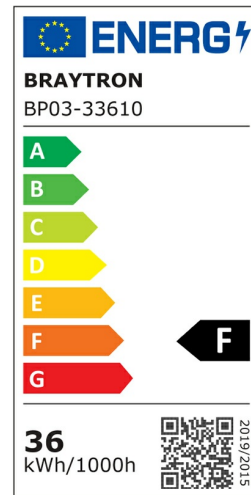

## PRODUCT DATASHEET

MODEL NO	BP03-33610
DESCRIPTION	BRY-SMD-SRD-36W-RND-WHT-4000K-LED PANEL

### General Characteristics

Model No	:	BP03-33610
Main Family	:	Indoor Lighting
Sub Family	:	LED Small Panel
Type	:	Surface Frame
Body Color	:	White
Lamp Shape	:	Non-Directional
Dimmable	:	Not-Dimmable
Light Source	:	LED
Warranty	:	2 years
Class	:	Class II
IP	:	IP20

### Electrical Characteristics

Lifetime	:	20000 h
Voltage	:	220-240V
Power Factor	:	>0,5
Material	:	Aluminium
Working Temperature	:	-20 C+40 C
Frequency	:	50-60 Hz

### Product Characteristics

Wattage	:	36 w
Color Temperature	:	4000K
Quse Lumen	:	3720 lm
Color Rendering Index (CRI)	:	>80
Energy Efficiency Level	:	F
Beam Angle	:	120° Degrees
Color Category	:	Natural White