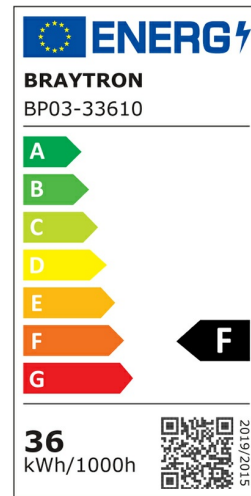

Braytron

PRODUCT DATASHEET

MODEL NO	BP03-33610
DESCRIPTION	BRY-SMD-SRD-36W-RND-WHT-4000K-LED PANEL

BRAYTRON SRL

Bulavardul iuliu maniu, Nr.616, Sector 6, 061129, Bucuresti-ROMANIA

info@braytron.com

www.braytron.com

General Characteristics

Model No	:	BP03-33610
Main Family	:	Indoor Lighting
Sub Family	:	LED Small Panel
Type	:	Surface Frame
Body Color	:	White
Lamp Shape	:	Non-Directional
Dimmable	:	Not-Dimmable
Light Source	:	LED
Warranty	:	2 years
Class	:	Class II
IP	:	IP20

Electrical Characteristics

Lifetime	:	20000 h
Voltage	:	220-240V
Power Factor	:	>0,5
Material	:	Aluminium
Working Temperature	:	-20 C+40 C
Frequency	:	50-60 Hz

Package Informations

N.W.	:	12,60 kgs
G.W.	:	15,60 kgs
PCS/CTN	:	10 pcs
Length	:	460 mm
Width	:	430 mm
Height	:	430 mm
EAN	:	5949097708831

Product Characteristics

Wattage	:	36 w
Color Temperature	:	4000K
Quse Lumen	:	3720 lm
Color Rendering Index (CRI)	:	>80
Energy Efficiency Level	:	F
Beam Angle	:	120° Degrees
Color Category	:	Natural White