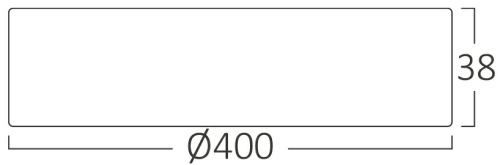

### General Characteristics

Model No	:	BP03-33610
Main Family	:	Indoor Lighting
Sub Family	:	LED Small Panel
Type	:	Surface Frame
Body Color	:	White
Lamp Shape	:	Non-Directional
Dimmable	:	Not-Dimmable
Light Source	:	LED
Warranty	:	2 years
Class	:	Class II
IP	:	IP20

### Package Informations

N.W.	:	12,60 kgs
G.W.	:	15,60 kgs
PCS/CTN	:	10 pcs
Length	:	460 mm
Width	:	430 mm
Height	:	430 mm
EAN	:	5949097708831

### Product Characteristics

Wattage	:	36 w
Color Temperature	:	4000K
Quse Lumen	:	3720 lm
Color Rendering Index (CRI)	:	>80
Energy Efficiency Level	:	F
Beam Angle	:	120° Degrees
Color Category	:	Natural White

### Dimensions & Weight

Diameter	:	400 mm
P. Height	:	38 mm
Weight	:	1260 gr