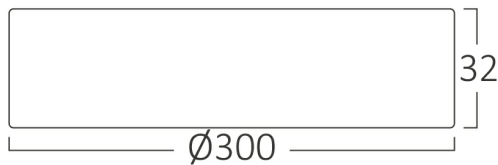

PRODUCT DATASHEET

MODEL NO	BP03-32410
DESCRIPTION	BRY-SMD-SRD-24W-RND-WHT-4000K-LED PANEL

General Characteristics

Model No	:	BP03-32410
Main Family	:	Indoor Lighting
Sub Family	:	LED Small Panel
Type	:	Surface Frame
Body Color	:	White
Lamp Shape	:	Non-Directional
Dimmable	:	Not-Dimmable
Light Source	:	LED
Warranty	:	2 years
Class	:	Class II
IP	:	IP20

Electrical Characteristics

Lifetime	:	20000 h
Voltage	:	220-240V
Power Factor	:	>0,5
Material	:	Aluminium
Working Temperature	:	-20 C+40 C
Frequency	:	50-60 Hz

Package Informations

N.W.	:	5,10 kgs
G.W.	:	6,60 kgs
PCS/CTN	:	10 pcs
Length	:	390 mm
Width	:	325 mm
Height	:	325 mm
EAN	:	5949097701986

Product Characteristics

Wattage	:	24 w
Color Temperature	:	4000K
Quse Lumen	:	2400 lm
Color Rendering Index (CRI)	:	>80
Energy Efficiency Level	:	F
Beam Angle	:	120° Degrees
Color Category	:	Natural White

Dimensions & Weight

Diameter	:	300 mm
P. Height	:	32 mm
Weight	:	510 gr