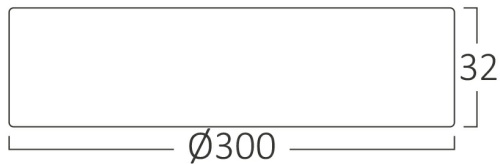

Braytron

PRODUCT DATASHEET

MODEL NO BP03-32410

DESCRIPTION BRY-SMD-SRD-24W-RND-WHT-4000K-LED PANEL

BRAYTRON SRL

Bulavardul iuliu maniu, Nr.616, Sector 6, 061129, Bucuresti-ROMANIA

info@braytron.com

www.braytron.com