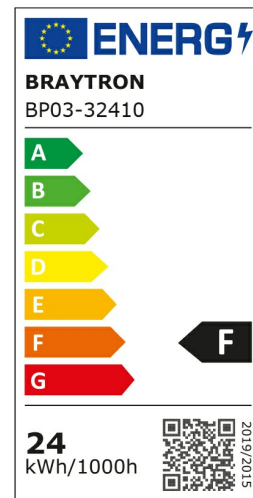

Braytron

PRODUCT DATASHEET

MODEL NO BP03-32410

DESCRIPTION BRY-SMD-SRD-24W-RND-WHT-4000K-LED PANEL

BRAYTRON SRL

Bulavardul iuliu maniu, Nr.616, Sector 6, 061129, Bucuresti-ROMANIA

info@braytron.com

www.braytron.com

General Characteristics

Model No	:	BP03-32410
Main Family	:	Indoor Lighting
Sub Family	:	LED Small Panel
Type	:	Surface Frame
Body Color	:	White
Lamp Shape	:	Non-Directional
Dimmable	:	Not-Dimmable
Light Source	:	LED
Warranty	:	2 years
Class	:	Class II
IP	:	IP20

Electrical Characteristics

Lifetime	:	20000 h
Voltage	:	220-240V
Power Factor	:	>0,5
Material	:	Aluminium
Working Temperature	:	-20 C+40 C
Frequency	:	50-60 Hz

Package Informations

N.W.	:	5,10 kgs
G.W.	:	6,60 kgs
PCS/CTN	:	10 pcs
Length	:	390 mm
Width	:	325 mm
Height	:	325 mm
EAN	:	5949097701986

Product Characteristics

Wattage	:	24 w
Color Temperature	:	4000K
Quse Lumen	:	2400 lm
Color Rendering Index (CRI)	:	>80
Energy Efficiency Level	:	F
Beam Angle	:	120° Degrees
Color Category	:	Natural White