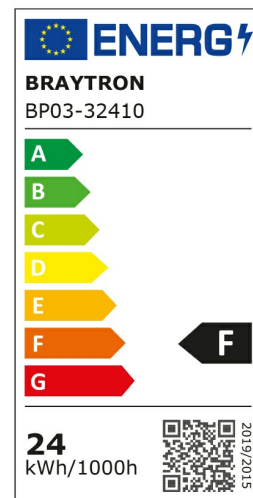

PRODUCT DATASHEET

MODEL NO	BP03-32410
DESCRIPTION	BRY-SMD-SRD-24W-RND-WHT-4000K-LED PANEL

General Characteristics

Model No	:	BP03-32410
Main Family	:	Indoor Lighting
Sub Family	:	LED Small Panel
Type	:	Surface Frame
Body Color	:	White
Lamp Shape	:	Non-Directional
Dimmable	:	Not-Dimmable
Light Source	:	LED
Warranty	:	2 years
Class	:	Class II
IP	:	IP20

Electrical Characteristics

Lifetime	:	20000 h
Voltage	:	220-240V
Power Factor	:	>0,5
Material	:	Aluminium
Working Temperature	:	-20 C+40 C
Frequency	:	50-60 Hz

Package Informations

N.W.	:	5,10 kgs
G.W.	:	6,60 kgs
PCS/CTN	:	10 pcs
Length	:	390 mm
Width	:	325 mm
Height	:	325 mm
EAN	:	5949097701986

Product Characteristics

Wattage	:	24 w
Color Temperature	:	4000K
Quse Lumen	:	2400 lm
Color Rendering Index (CRI)	:	>80
Energy Efficiency Level	:	F
Beam Angle	:	120° Degrees
Color Category	:	Natural White

Dimensions & Weight

Diameter	:	300 mm
P. Height	:	32 mm
Weight	:	510 gr