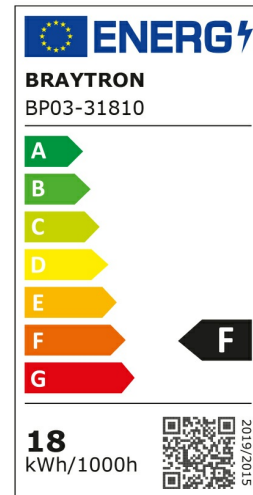

## PRODUCT DATASHEET

MODEL NO	BP03-31810
DESCRIPTION	BRY-SMD-SRD-18W-RND-WHT-4000K-LED PANEL

### General Characteristics

Model No	:	BP03-31810
Main Family	:	Indoor Lighting
Sub Family	:	LED Small Panel
Type	:	Surface Frame
Body Color	:	White
Lamp Shape	:	Non-Directional
Dimmable	:	Not-Dimmable
Light Source	:	LED
Warranty	:	2 years
Class	:	Class II
IP	:	IP20

### Electrical Characteristics

Lifetime	:	20000 h
Voltage	:	220-240V
Power Factor	:	>0,5
Material	:	Aluminium
Working Temperature	:	-20 C+40 C
Frequency	:	50-60 Hz

### Product Characteristics

Wattage	:	18 w
Color Temperature	:	4000K
Quse Lumen	:	1760 lm
Color Rendering Index (CRI)	:	>80
Energy Efficiency Level	:	F
Beam Angle	:	120° Degrees
Color Category	:	Natural White