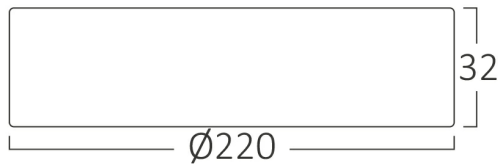

Braytron

PRODUCT DATASHEET

MODEL NO BP03-31810

DESCRIPTION BRY-SMD-SRD-18W-RND-WHT-4000K-LED PANEL

BRAYTRON SRL

Bulavardul iuliu maniu, Nr.616, Sector 6, 061129, Bucuresti-ROMANIA

info@braytron.com

www.braytron.com