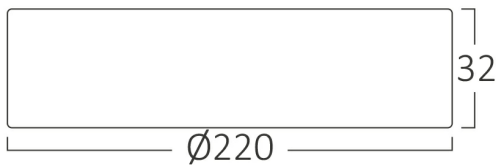

### General Characteristics

Model No	:	BP03-31810
Main Family	:	Indoor Lighting
Sub Family	:	LED Small Panel
Type	:	Surface Frame
Body Color	:	White
Lamp Shape	:	Non-Directional
Dimmable	:	Not-Dimmable
Light Source	:	LED
Warranty	:	2 years
Class	:	Class II
IP	:	IP20

### Package Informations

N.W.	:	9,00 kgs
G.W.	:	11,80 kgs
PCS/CTN	:	30 pcs
Length	:	580 mm
Width	:	480 mm
Height	:	250 mm
EAN	:	5949097701955

### Product Characteristics

Wattage	:	18 w
Color Temperature	:	4000K
Quse Lumen	:	1760 lm
Color Rendering Index (CRI)	:	>80
Energy Efficiency Level	:	F
Beam Angle	:	120° Degrees
Color Category	:	Natural White

### Dimensions & Weight

Diameter	:	220 mm
P. Height	:	32 mm
Weight	:	310 gr