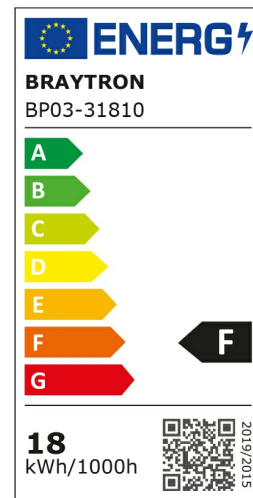

Braytron

PRODUCT DATASHEET

MODEL NO BP03-31810

DESCRIPTION BRY-SMD-SRD-18W-RND-WHT-4000K-LED PANEL

BRAYTRON SRL

Bulavardul iuliu maniu, Nr.616, Sector 6, 061129, Bucuresti-ROMANIA

info@braytron.com

www.braytron.com

General Characteristics

Model No	:	BP03-31810
Main Family	:	Indoor Lighting
Sub Family	:	LED Small Panel
Type	:	Surface Frame
Body Color	:	White
Lamp Shape	:	Non-Directional
Dimmable	:	Not-Dimmable
Light Source	:	LED
Warranty	:	2 years
Class	:	Class II
IP	:	IP20

Electrical Characteristics

Lifetime	:	20000 h
Voltage	:	220-240V
Power Factor	:	>0,5
Material	:	Aluminium
Working Temperature	:	-20 C+40 C
Frequency	:	50-60 Hz

Package Informations

N.W.	:	9,00 kgs
G.W.	:	11,80 kgs
PCS/CTN	:	30 pcs
Length	:	580 mm
Width	:	480 mm
Height	:	250 mm
EAN	:	5949097701955

Product Characteristics

Wattage	:	18 w
Color Temperature	:	4000K
Quse Lumen	:	1760 lm
Color Rendering Index (CRI)	:	>80
Energy Efficiency Level	:	F
Beam Angle	:	120° Degrees
Color Category	:	Natural White