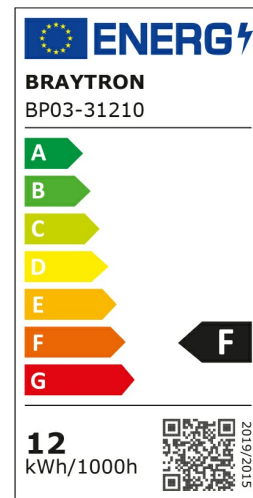

Braytron

PRODUCT DATASHEET

MODEL NO BP03-31210

DESCRIPTION BRY-SMD-SRD-12W-RND-WHT-4000K-LED PANEL

BRAYTRON SRL

Bulavardul iuliu maniu, Nr.616, Sector 6, 061129, Bucuresti-ROMANIA

info@braytron.com

www.braytron.com

Page 1-2

General Characteristics

Model No	:	BP03-31210
Main Family	:	Indoor Lighting
Sub Family	:	LED Small Panel
Type	:	Surface Frame
Body Color	:	White
Lamp Shape	:	Non-Directional
Dimmable	:	Not-Dimmable
Light Source	:	LED
Warranty	:	2 years
Class	:	Class II
IP	:	IP20

Electrical Characteristics

Lifetime	:	20000 h
Voltage	:	220-240V
Power Factor	:	>0,5
Material	:	Aluminium
Working Temperature	:	-20 C+40 C
Frequency	:	50-60 Hz

Package Informations

N.W.	:	8,00 kgs
G.W.	:	10,10 kgs
PCS/CTN	:	40 pcs
Length	:	390 mm
Width	:	365 mm
Height	:	365 mm
EAN	:	5949097701924

Product Characteristics

Wattage	:	12 w
Color Temperature	:	4000K
Quse Lumen	:	1120 lm
Color Rendering Index (CRI)	:	>80
Energy Efficiency Level	:	F
Beam Angle	:	120° Degrees
Color Category	:	Natural White