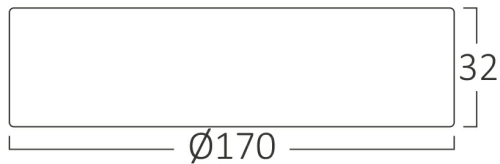

Braytron

PRODUCT DATASHEET

MODEL NO BP03-31210

DESCRIPTION BRY-SMD-SRD-12W-RND-WHT-4000K-LED PANEL

BRAYTRON SRL

Bulavardul iuliu maniu, Nr.616, Sector 6, 061129, Bucuresti-ROMANIA

info@braytron.com

www.braytron.com

Page 1-2