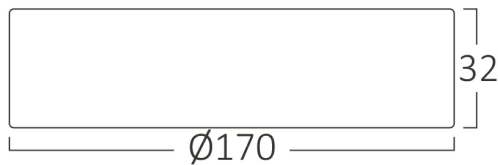

PRODUCT DATASHEET

MODEL NO	BP03-31210
DESCRIPTION	BRY-SMD-SRD-12W-RND-WHT-4000K-LED PANEL

General Characteristics

Model No	:	BP03-31210
Main Family	:	Indoor Lighting
Sub Family	:	LED Small Panel
Type	:	Surface Frame
Body Color	:	White
Lamp Shape	:	Non-Directional
Dimmable	:	Not-Dimmable
Light Source	:	LED
Warranty	:	2 years
Class	:	Class II
IP	:	IP20

Electrical Characteristics

Lifetime	:	20000 h
Voltage	:	220-240V
Power Factor	:	>0,5
Material	:	Aluminium
Working Temperature	:	-20 C+40 C
Frequency	:	50-60 Hz

Package Informations

N.W.	:	8,00 kgs
G.W.	:	10,10 kgs
PCS/CTN	:	40 pcs
Length	:	390 mm
Width	:	365 mm
Height	:	365 mm
EAN	:	5949097701924

Product Characteristics

Wattage	:	12 w
Color Temperature	:	4000K
Quse Lumen	:	1120 lm
Color Rendering Index (CRI)	:	>80
Energy Efficiency Level	:	F
Beam Angle	:	120° Degrees
Color Category	:	Natural White

Dimensions & Weight

Diameter	:	170 mm
P. Height	:	32 mm
Weight	:	200 gr