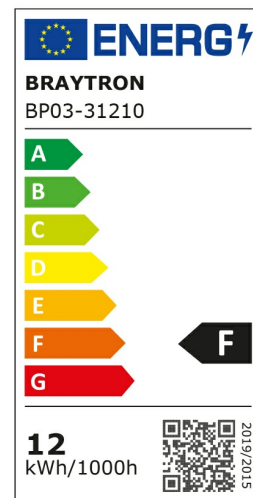

PRODUCT DATASHEET

MODEL NO	BP03-31210
DESCRIPTION	BRY-SMD-SRD-12W-RND-WHT-4000K-LED PANEL

General Characteristics

Model No	:	BP03-31210
Main Family	:	Indoor Lighting
Sub Family	:	LED Small Panel
Type	:	Surface Frame
Body Color	:	White
Lamp Shape	:	Non-Directional
Dimmable	:	Not-Dimmable
Light Source	:	LED
Warranty	:	2 years
Class	:	Class II
IP	:	IP20

Electrical Characteristics

Lifetime	:	20000 h
Voltage	:	220-240V
Power Factor	:	>0,5
Material	:	Aluminium
Working Temperature	:	-20 C+40 C
Frequency	:	50-60 Hz

Package Informations

N.W.	:	8,00 kgs
G.W.	:	10,10 kgs
PCS/CTN	:	40 pcs
Length	:	390 mm
Width	:	365 mm
Height	:	365 mm
EAN	:	5949097701924

Product Characteristics

Wattage	:	12 w
Color Temperature	:	4000K
Quse Lumen	:	1120 lm
Color Rendering Index (CRI)	:	>80
Energy Efficiency Level	:	F
Beam Angle	:	120° Degrees
Color Category	:	Natural White

Dimensions & Weight

Diameter	:	170 mm
P. Height	:	32 mm
Weight	:	200 gr