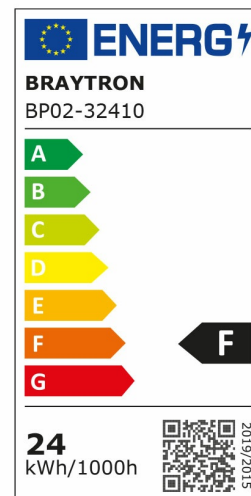

## PRODUCT DATASHEET

MODEL NO BP02-32410

DESCRIPTION BRY-SMD-CSD-24W-10INC-WHT-4000K-LED PANEL

### General Characteristics

Model No	:	BP02-32410
Main Family	:	Indoor Lighting
Sub Family	:	LED Small Panel
Type	:	Recessed Panel
Body Color	:	White
Lamp Shape	:	Non-Directional
Dimmable	:	Not-Dimmable
Light Source	:	LED
Warranty	:	2 years
Class	:	Class II
IP	:	IP20

### Electrical Characteristics

Lifetime	:	20000 h
Voltage	:	220-240V
Power Factor	:	>0,5
Material	:	Aluminium
Working Temperature	:	-20 C+40 C
Frequency	:	50-60 Hz

### Product Characteristics

Wattage	:	24 w
Color Temperature	:	4000K
Quse Lumen	:	2400 lm
Color Rendering Index (CRI)	:	>80
Energy Efficiency Level	:	F
Beam Angle	:	120° Degrees
Color Category	:	Natural White