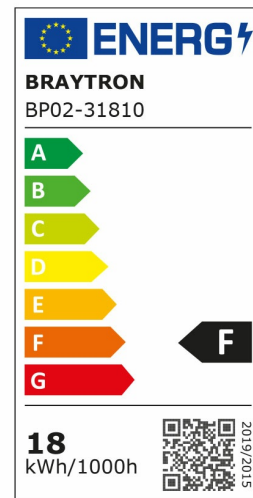

Braytron

PRODUCT DATASHEET

MODEL NO BP02-31810

DESCRIPTION BRY-SMD-CSD-18W-8INC-WHT-4000K-LED PANEL

BRAYTRON SRL

Bulavardul iuliu maniu, Nr.616, Sector 6, 061129, Bucuresti-ROMANIA

info@braytron.com

www.braytron.com

General Characteristics

Model No	:	BP02-31810
Main Family	:	Indoor Lighting
Sub Family	:	LED Small Panel
Type	:	Recessed Panel
Body Color	:	White
Lamp Shape	:	Non-Directional
Dimmable	:	Not-Dimmable
Light Source	:	LED
Warranty	:	2 years
Class	:	Class II
IP	:	IP20

Electrical Characteristics

Lifetime	:	20000 h
Voltage	:	220-240V
Power Factor	:	>0,5
Material	:	Aluminium
Working Temperature	:	-20 C+40 C
Frequency	:	50-60 Hz

Package Informations

N.W.	:	9,00 kgs
G.W.	:	11,80 kgs
PCS/CTN	:	30 pcs
Length	:	520 mm
Width	:	460 mm
Height	:	255 mm
EAN	:	5949097709401

Product Characteristics

Wattage	:	18 w
Color Temperature	:	4000K
Quse Lumen	:	1760 lm
Color Rendering Index (CRI)	:	>80
Energy Efficiency Level	:	F
Beam Angle	:	120° Degrees
Color Category	:	Natural White