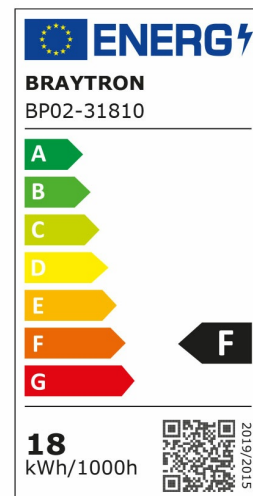

## PRODUCT DATASHEET

MODEL NO	BP02-31810
DESCRIPTION	BRY-SMD-CSD-18W-8INC-WHT-4000K-LED PANEL

### General Characteristics

Model No	:	BP02-31810
Main Family	:	Indoor Lighting
Sub Family	:	LED Small Panel
Type	:	Recessed Panel
Body Color	:	White
Lamp Shape	:	Non-Directional
Dimmable	:	Not-Dimmable
Light Source	:	LED
Warranty	:	2 years
Class	:	Class II
IP	:	IP20

### Electrical Characteristics

Lifetime	:	20000 h
Voltage	:	220-240V
Power Factor	:	>0,5
Material	:	Aluminium
Working Temperature	:	-20 C+40 C
Frequency	:	50-60 Hz

### Product Characteristics

Wattage	:	18 w
Color Temperature	:	4000K
Quse Lumen	:	1760 lm
Color Rendering Index (CRI)	:	>80
Energy Efficiency Level	:	F
Beam Angle	:	120° Degrees
Color Category	:	Natural White