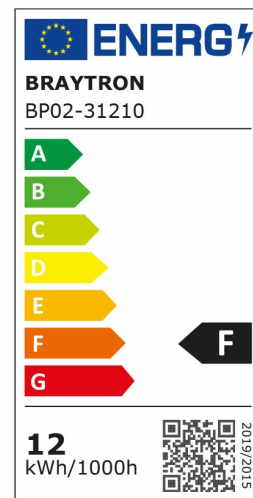

## PRODUCT DATASHEET

MODEL NO BP02-31210

DESCRIPTION BRY-SMD-CSD-12W-6INC-WHT-4000K-LED PANEL

### General Characteristics

Model No	:	BP02-31210
Main Family	:	Indoor Lighting
Sub Family	:	LED Small Panel
Type	:	Recessed Panel
Body Color	:	White
Lamp Shape	:	Non-Directional
Dimmable	:	Not-Dimmable
Light Source	:	LED
Warranty	:	2 years
Class	:	Class II
IP	:	IP20

### Electrical Characteristics

Lifetime	:	20000 h
Voltage	:	220-240V
Power Factor	:	>0,5
Material	:	Aluminium
Working Temperature	:	-20 C+40 C
Frequency	:	50-60 Hz

### Product Characteristics

Wattage	:	12 w
Color Temperature	:	4000K
Quse Lumen	:	1120 lm
Color Rendering Index (CRI)	:	>80
Energy Efficiency Level	:	F
Beam Angle	:	120° Degrees
Color Category	:	Natural White