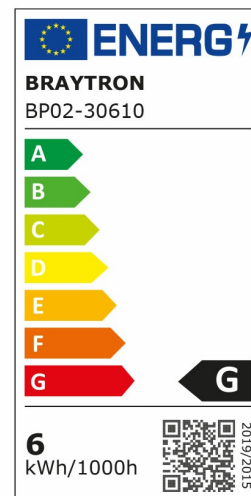

## PRODUCT DATASHEET

MODEL NO BP02-30610

DESCRIPTION BRY-SMD-CSD-6W-4INC-WHT-4000K-LED PANEL

### General Characteristics

Model No	:	BP02-30610
Main Family	:	Indoor Lighting
Sub Family	:	LED Small Panel
Type	:	Recessed Panel
Body Color	:	White
Lamp Shape	:	Non-Directional
Dimmable	:	Not-Dimmable
Light Source	:	LED
Warranty	:	2 years
Class	:	Class II
IP	:	IP20

### Electrical Characteristics

Lifetime	:	20000 h
Voltage	:	220-240V
Power Factor	:	>0,5
Material	:	Aluminium
Working Temperature	:	-20 C+40 C
Frequency	:	50-60 Hz

### Product Characteristics

Wattage	:	6 w
Color Temperature	:	4000K
Quse Lumen	:	470 lm
Color Rendering Index (CRI)	:	>80
Energy Efficiency Level	:	G
Beam Angle	:	120° Degrees
Color Category	:	Natural White