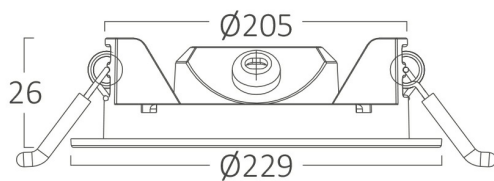

PRODUCT DATASHEET

MODEL NO BP01-91811

DESCRIPTION BRY-SMD-CRP-18W-RND-DIM-8INC-BLC-4000K-LED PANEL

Luminare is intended to use in outdoor applications

General Characteristics

Model No	:	BP01-91811
Main Family	:	Indoor Lighting
Sub Family	:	LED Small Panel
Type	:	Recessed Panel
Body Color	:	Black
Lamp Shape	:	Non-Directional
Dimmable	:	Dimmable
Light Source	:	LED
Warranty	:	2 years
Class	:	Class II
IP	:	IP40

Electrical Characteristics

Lifetime	:	20000 h
Voltage	:	220-240V
Power Factor	:	>0,7
Material	:	PC
Working Temperature	:	-20 C+40 C
Frequency	:	50-60 Hz

Package Informations

N.W.	:	5,40 kgs
G.W.	:	7,75 kgs
PCS/CTN	:	20 pcs
Length	:	475 mm
Width	:	445 mm
Height	:	255 mm
EAN	:	5949097731631

Product Characteristics

Wattage	:	18 w
Color Temperature	:	4000K
Quse Lumen	:	1800 lm
Color Rendering Index (CRI)	:	>80
Energy Efficiency Level	:	F
Beam Angle	:	120° Degrees
Color Category	:	Natural White

Dimensions & Weight

Diameter	:	229 mm
P. Height	:	26 mm
Cutout	:	205 mm
Weight	:	270 gr