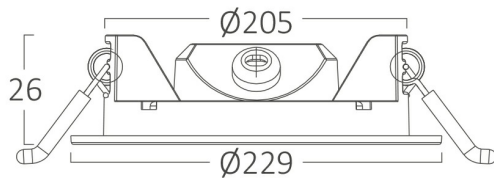

Braytron

PRODUCT DATASHEET

MODEL NO BP01-91811

DESCRIPTION BRY-SMD-CRP-18W-RND-DIM-8INC-BLC-4000K-LED PANEL

IP40

Luminare is intended to use in outdoor applications

BRAYTRON SRL

Bulavardul iuliu maniu, Nr.616, Sector 6, 061129, Bucuresti-ROMANIA

Electrical Characteristics

Lifetime	:	20000 h
Voltage	:	220-240V
Power Factor	:	>0,7
Material	:	PC
Working Temperature	:	-20 C+40 C
Frequency	:	50-60 Hz

Package Informations

N.W.	:	5,40 kgs
G.W.	:	7,75 kgs
PCS/CTN	:	20 pcs
Length	:	475 mm
Width	:	445 mm
Height	:	255 mm
EAN	:	5949097731631

Product Characteristics

Wattage	:	18 w
Color Temperature	:	4000K
Quse Lumen	:	1800 lm
Color Rendering Index (CRI)	:	>80
Energy Efficiency Level	:	F
Beam Angle	:	120° Degrees
Color Category	:	Natural White

Dimensions & Weight

Diameter	:	229 mm
P. Height	:	26 mm
Cutout	:	205 mm
Weight	:	270 gr