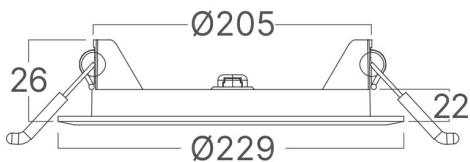

Braytron

PRODUCT DATASHEET

MODEL NO BP01-91810

DESCRIPTION BRY-SMD-CRP-18W-RND-DIM-8INC-WHT-4000K-LED PANEL

IP40

DIMMABLE

Luminare is intended to use in outdoor applications

BRAYTRON SRL

Electrical Characteristics

Lifetime	:	20000 h
Voltage	:	220-240V
Power Factor	:	>0,7
Material	:	PC
Working Temperature	:	-20 C+40 C
Frequency	:	50-60 Hz

Package Informations

N.W.	:	5,40 kgs
G.W.	:	7,75 kgs
PCS/CTN	:	20 pcs
Length	:	475 mm
Width	:	445 mm
Height	:	255 mm
EAN	:	5949097731549

Product Characteristics

Wattage	:	18 w
Color Temperature	:	4000K
Quse Lumen	:	1800 lm
Color Rendering Index (CRI)	:	>80
Energy Efficiency Level	:	F
Beam Angle	:	120° Degrees
Color Category	:	Natural White

Dimensions & Weight

Diameter	:	229 mm
P. Height	:	26 mm
Cutout	:	205 mm
Weight	:	270 gr