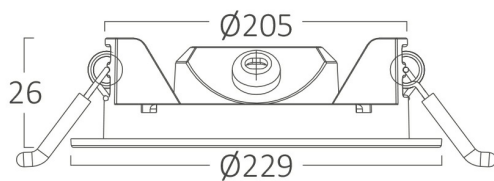

PRODUCT DATASHEET

MODEL NO BP01-91810

DESCRIPTION BRY-SMD-CRP-18W-RND-DIM-8INC-WHT-4000K-LED PANEL

Luminare is intended to use in outdoor applications

General Characteristics

Model No	:	BP01-91810
Main Family	:	Indoor Lighting
Sub Family	:	LED Small Panel
Type	:	Recessed Panel
Body Color	:	White
Lamp Shape	:	Non-Directional
Dimmable	:	Dimmable
Light Source	:	LED
Warranty	:	2 years
Class	:	Class II
IP	:	IP40

Electrical Characteristics

Lifetime	:	20000 h
Voltage	:	220-240V
Power Factor	:	>0,7
Material	:	PC
Working Temperature	:	-20 C+40 C
Frequency	:	50-60 Hz

Package Informations

N.W.	:	5,40 kgs
G.W.	:	7,75 kgs
PCS/CTN	:	20 pcs
Length	:	475 mm
Width	:	445 mm
Height	:	255 mm
EAN	:	5949097731549

Product Characteristics

Wattage	:	18 w
Color Temperature	:	4000K
Quse Lumen	:	1800 lm
Color Rendering Index (CRI)	:	>80
Energy Efficiency Level	:	F
Beam Angle	:	120° Degrees
Color Category	:	Natural White

Dimensions & Weight

Diameter	:	229 mm
P. Height	:	26 mm
Cutout	:	205 mm
Weight	:	270 gr