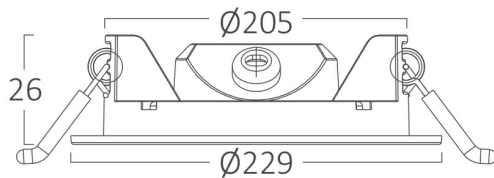

## PRODUCT DATASHEET

MODEL NO BP01-91810

DESCRIPTION BRY-SMD-CRP-18W-RND-DIM-8INC-WHT-4000K-LED PANEL

IP40

DIMMABLE

Luminare is intended to use in outdoor applications

BRAYTRON SRL

Bulavardul iuliu maniu, Nr.616, Sector 6, 061129, Bucuresti-ROMANIA

### Dimensions & Weight

Diameter	:	229 mm
P. Height	:	26 mm
Cutout	:	205 mm
Weight	:	270 gr