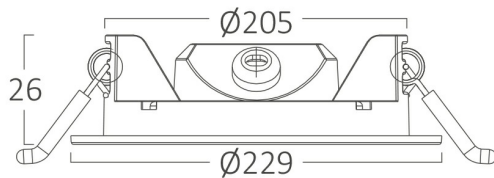

## PRODUCT DATASHEET

MODEL NO BP01-91801

DESCRIPTION BRY-SMD-CRP-18W-RND-DIM-8INC-BLC-3000K-LED PANEL

IP40

DIMMABLE

Luminare is intended to use in outdoor applications

BRAYTRON SRL

Bulavardul iuliu maniu, Nr.616, Sector 6, 061129, Bucuresti-ROMANIA

### Dimensions & Weight

Diameter	:	229 mm
P. Height	:	26 mm
Cutout	:	205 mm
Weight	:	270 gr