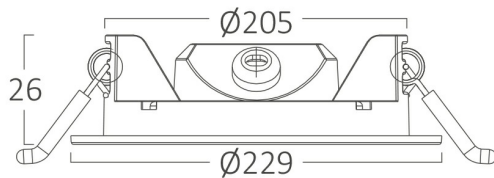

## PRODUCT DATASHEET

MODEL NO BP01-91800

DESCRIPTION BRY-SMD-CRP-18W-RND-DIM-8INC-WHT-3000K-LED PANEL

IP40

DIMMABLE

Luminare is intended to use in outdoor applications

BRAYTRON SRL

Bulavardul iuliu maniu, Nr.616, Sector 6, 061129, Bucuresti-ROMANIA

### Dimensions & Weight

Diameter	:	229 mm
P. Height	:	26 mm
Cutout	:	205 mm
Weight	:	270 gr