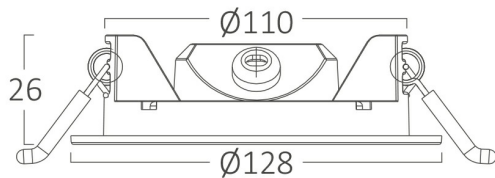

Braytron

PRODUCT DATASHEET

MODEL NO BP01-90681

DESCRIPTION BRY-SMD-CRP-6W-RND-DIM-4INC-BLC-3IN1-LED PANEL

IP40

DIMMABLE

3 CCT

Luminare is intended to use in outdoor applications

Package Informations

| | | |
|---------|---|---------------|
| N.W. | : | 4,00 kgs |
| G.W. | : | 6,00 kgs |
| PCS/CTN | : | 40 pcs |
| Length | : | 545 mm |
| Width | : | 235 mm |
| Height | : | 290 mm |
| EAN | : | 5949097737176 |

Dimensions & Weight

| | | |
|-----------|---|--------|
| Diameter | : | 128 mm |
| P. Height | : | 26 mm |
| Cutout | : | 110 mm |
| Weight | : | 100 gr |