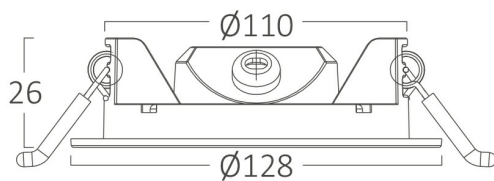

## PRODUCT DATASHEET

MODEL NO BP01-90611

DESCRIPTION BRY-SMD-CRP-6W-RND-DIM-4INC-BLC-4000K-LED PANEL

Luminare is intended to use in outdoor applications

### Package Informations

N.W.	:	4,00 kgs
G.W.	:	6,00 kgs
PCS/CTN	:	40 pcs
Length	:	545 mm
Width	:	235 mm
Height	:	290 mm
EAN	:	5949097731600

### Dimensions & Weight

Diameter	:	128 mm
P. Height	:	26 mm
Cutout	:	110 mm
Weight	:	100 gr