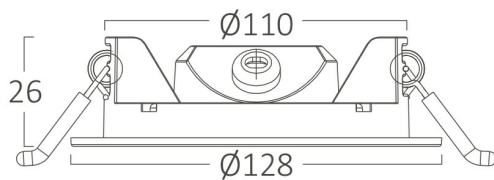

Braytron

PRODUCT DATASHEET

MODEL NO BP01-90611

DESCRIPTION BRY-SMD-CRP-6W-RND-DIM-4INC-BLC-4000K-LED PANEL

IP40

DIMMABLE

Luminare is intended to use in outdoor applications

BRAYTRON SRL

Electrical Characteristics

Lifetime	:	20000 h
Voltage	:	220-240V
Power Factor	:	>0,7
Material	:	PC
Working Temperature	:	-20 C+40 C
Frequency	:	50-60 Hz

Package Informations

N.W.	:	4,00 kgs
G.W.	:	6,00 kgs
PCS/CTN	:	40 pcs
Length	:	545 mm
Width	:	235 mm
Height	:	290 mm
EAN	:	5949097731600

Product Characteristics

Wattage	:	6 w
Color Temperature	:	4000K
Quse Lumen	:	470 lm
Color Rendering Index (CRI)	:	>80
Energy Efficiency Level	:	G
Beam Angle	:	120° Degrees
Color Category	:	Natural White

Dimensions & Weight

Diameter	:	128 mm
P. Height	:	26 mm
Cutout	:	110 mm
Weight	:	100 gr